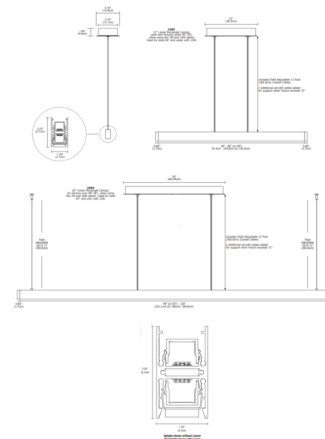

Shown in satin nickel / white lens