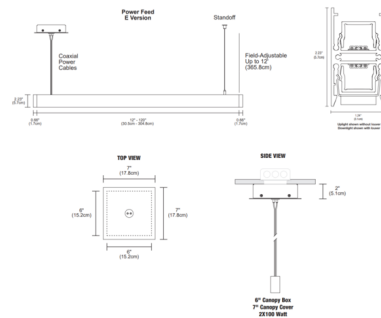

CLICK TO VIEW PRODUCT

Notes: