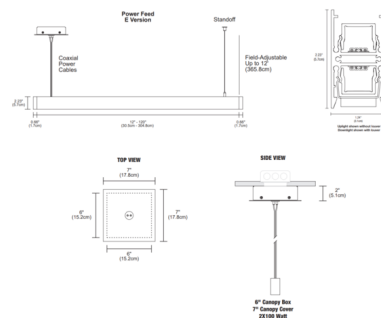

Lightology

lightology.com
866-954-4489
07-06-26

Project: _____
Company: _____
Location: _____ Fixture Type: _____
SPEC #: **EDG712440**
Approved On: _____ Approved By: _____

Nova Up/Down Warm Dim Suspension w/End Power/One Canopy

By PureEdge Lighting

Description

Nova Warm Dim Power Up/Down Suspension with End Feed offers both direct and indirect light which can be controlled independently. Nova is available in various increments from 36 to 120 inches and features a diffused white 100 degree downlight lens with optional black or white louver and clear frosted 60 degree uplight lens, multiple finishes, 10 LED watts per foot, and Warm Dim 2700K to 2000K (27D) or 3000K to 2000K (30D) color temperature. 84 inch maximum length for Chrome finish. Includes square canopy with 120V/24VDC electronic low voltage LED power supply and adjustable 12 foot coaxial and aircraft cables (additional aircraft cables included for support when fixture exceeds 96 inch). Dimmable with electronic low voltage dimmers (recommended: Lutron Diva DVELV-300P, Lutron Skylark SELV-300P, Lutron Maestro MAELV-600, Lutron Radio Ra 2, or Legrand, Adorne ADTP703TU, sold separately. ETL listed. Fixture includes a 5 year warranty. Optional accessories sold separately. Product is built to order.

Specifications

COLOR . . . . . White / Black Louver
BODY FINISH . . . . . Satin Nickel
WATTAGE 30W
DIMMER . . . . . Low Voltage Electronic
DIMENSIONS . . . . . 36"L x 1.24"W x 2.23"H
INTEGRATED LED MODULE . . . . . 3 x LED/10W/24V LED

Technical Information

LAMP LIFE . . . . . 50000 hours
COLOR RENDERING . . . . . 95 CRI
LAMP COLOR . . . . . 2700K Warm Dim
LUMENS/WATT 119.70
LUMINOUS FLUX . . . . . 1197 lumens

Shown in satin nickel / white / black louver

CLICK TO VIEW PRODUCT

Notes: