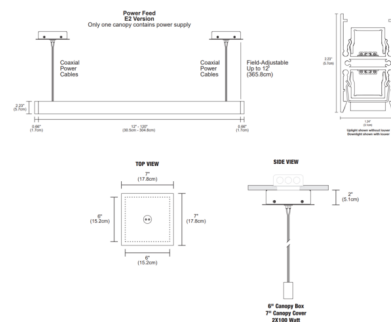

Lightology

lightology.com
866-954-4489
07-06-26

Project: _____
Company: _____
Location: _____ Fixture Type: _____
SPEC #: **EDG712730**
Approved On: _____ Approved By: _____

Nova Up/Down Warm Dim Suspension w/End Power/Two Canopies

By PureEdge Lighting

Description

Nova Up/Down Warm Dim Suspension with End Feed Power and Two Canopies offers both direct and indirect light which can be controlled independently. Nova is available in various increments from 36 to 120 inches, and features a diffused white 100 degree downlight lens with optional black or white louver and a clear frosted 60 degree uplight lens, multiple finishes, 10 LED watts per foot, and Warm Dim 2700K to 2000K (27D) or 3000K to 2000K (30D) color temperature. 84 inch maximum length for Chrome finish. Includes two square canopies with two 120V/24VDC electronic low voltage LED power supplies and adjustable 12 foot coaxial and aircraft cables (additional aircraft cables included for support when fixture exceeds 96 inch). Dimmable with electronic low voltage dimmers (recommended: Lutron Diva DVELV-300P, Lutron Skylark SELV-300P, Lutron Maestro MAELV-600, Lutron Radio Ra 2, or Legrand, Adorne ADTP703TU, sold separately. ETL listed. Fixture includes a 5 year warranty. Optional accessories sold separately. Product is built to order.

Specifications

COLOR . . . . . White / Black Louver
BODY FINISH . . . . . Satin Nickel
WATTAGE 30W
DIMMER . . . . . Low Voltage Electronic
DIMENSIONS . . . . . 36"L x 1.24"W x 2.23"H
INTEGRATED LED MODULE . . . . . 3 x LED/10W/24V LED

Technical Information

LAMP LIFE . . . . . 50000 hours
COLOR RENDERING . . . . . 95 CRI
LAMP COLOR . . . . . 2700K Warm Dim
LUMENS/WATT 119.70
LUMINOUS FLUX . . . . . 1197 lumens

Shown in satin nickel / white / black louver

CLICK TO VIEW PRODUCT

Notes: