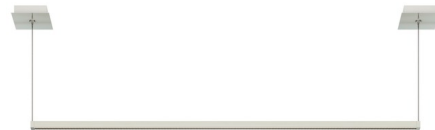

Specifications

COLOR . . . . . White / Black Louver
BODY FINISH . . . . . Satin Nickel
WATTAGE 30W
DIMMER . . . . . Low Voltage Electronic
DIMENSIONS . . . . . 36"L x 1.24"W x 2.23"H
INTEGRATED LED MODULE . . . . . 3 x LED/10W/24V LED

Technical Information

LAMP LIFE . . . . . 50000 hours
COLOR RENDERING . . . . . 95 CRI
LAMP COLOR . . . . . 2700K Warm Dim
LUMENS/WATT 119.70
LUMINOUS FLUX . . . . . 1197 lumens

Shown in satin nickel / white / black louver