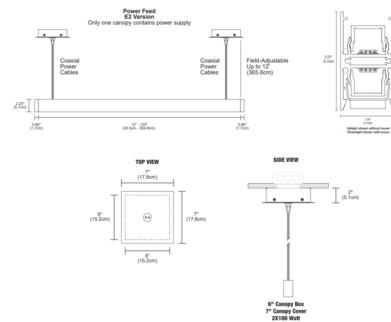

Lightology

lightology.com
866-954-4489
04-25-26

Project: _____
Company: _____
Location: _____ Fixture Type: _____
SPEC #: **EDG712730**
Approved On: _____ Approved By: _____

Nova Up/Down Warm Dim Suspension w/End Power/Two Canopies

By PureEdge Lighting

Description

Nova Up/Down Warm Dim Suspension with End Feed Power and Two Canopies offers both direct and indirect light which can be controlled independently. Nova is available in various increments from 36 to 120 inches, and features a diffused white 100 degree downlight lens with optional black or white louver and a clear frosted 60 degree uplight lens, multiple finishes, 10 LED watts per foot, and Warm Dim 2700K to 2000K (27D) or 3000K to 2000K (30D) color temperature. 84 inch maximum length for Chrome finish. Includes two square canopies with two 120V/24VDC electronic low voltage LED power supplies and adjustable 12 foot coaxial and aircraft cables (additional aircraft cables included for support when fixture exceeds 96 inch). Dimmable with electronic low voltage dimmers (recommended: Lutron Diva DVELV-300P, Lutron Skylark SELV-300P, Lutron Maestro MAELV-600, Lutron Radio Ra 2, or Legrand, Adorne ADTP703TU, sold separately. ETL listed. Fixture includes a 5 year warranty. Optional accessories sold separately. Product is built to order.

Specifications

COLOR . . . . . White / Black Louver
BODY FINISH . . . . . Satin Nickel
WATTAGE 30W
DIMMER . . . . . Low Voltage Electronic
DIMENSIONS . . . . . 36"L x 1.24"W x 2.23"H
INTEGRATED LED MODULE . . . . . 3 x LED/10W/24V LED

Technical Information

LAMP LIFE . . . . . 50000 hours
COLOR RENDERING . . . . . 95 CRI
LAMP COLOR . . . . . 2700K Warm Dim
LUMENS/WATT 119.70
LUMINOUS FLUX . . . . . 1197 lumens

Shown in satin nickel / white / black louver

CLICK TO VIEW PRODUCT

Notes: