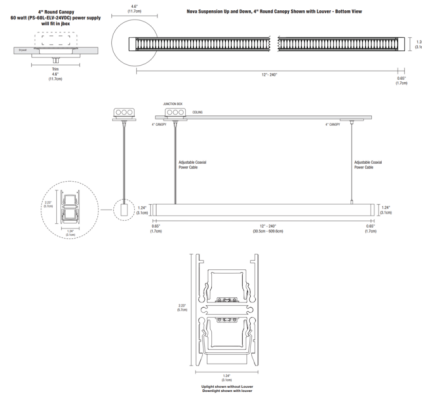

Shown in satin nickel / white lens