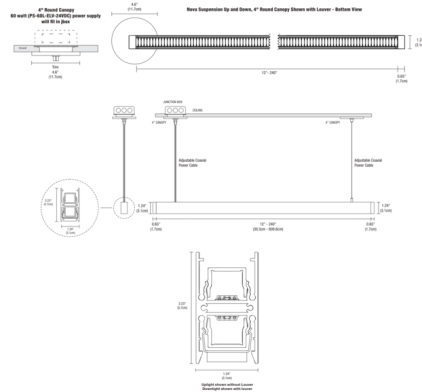

Shown in satin nickel / white lens