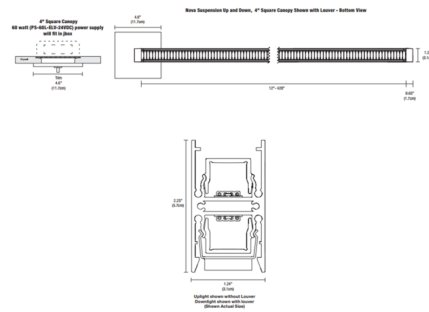

CLICK TO VIEW PRODUCT

Notes: