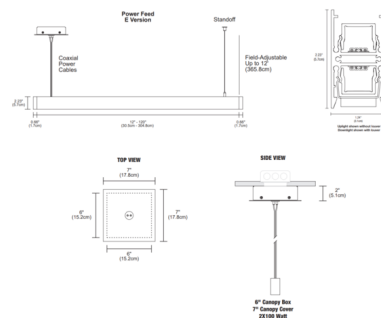

By PureEdge Lighting

Description

Nova Power Up/Down Suspension with End Feed offers both direct and indirect light which can be controlled independently. Nova is available in various increments from 36 to 120 inches, and features a diffused white 100 degree downlight lens with optional black and white louver and clear frosted 60 degree uplight lens, multiple finishes, three wattage options, and a spectrum of color temperature options. 84 inch maximum length for Chrome finish. Includes square canopy with 120V/24VDC electronic low voltage LED power supply and adjustable 12 foot coaxial and aircraft cables (additional aircraft cables included for support when fixture exceeds 96 inch). Dimmable with electronic low voltage dimmers (recommended: Lutron Diva DVELV-300P, Lutron Skylark SELV-300P, Lutron Maestro MAELV-600, Lutron Radio Ra 2, or Legrand, Adorne ADTP703TU, sold separately. ETL listed. Fixture includes a 5 year warranty. Optional accessories sold separately. Product is built to order.

Specifications

COLOR White / Black Louver
 BODY FINISH Satin Nickel
 WATTAGE 21W
 DIMMER Low Voltage Electronic
 DIMENSIONS 36"L x 1.24"W x 2.23"H
 INTEGRATED LED MODULE 3 x LED/7W/24V LED
 COUNTRY OF ORIGIN United States

Technical Information

LAMP LIFE 50000 hours
 COLOR RENDERING 95 CRI
 LAMP COLOR 2700K
 LUMENS/WATT 112.29
 LUMINOUS FLUX 786 lumens

Shown in satin nickel / white / black louver

CLICK TO VIEW PRODUCT

Notes: