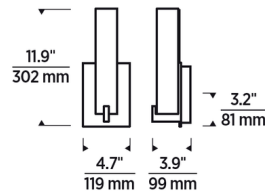

### Description

The Cosmo Wall Sconce presents a sleek rectangular glass shade set on a metal base, updating your space with a touch of modern style. Place it in multiples down a hallway or in a living room, or place a pair on either side of a bathroom mirror. 120V: TRIAC and ELV dimmable. 277V: 0-10V dimmable.

### Specifications

COLOR	Frost
BODY FINISH	Satin Nickel
WATTAGE	10.4W
DIMMER	Low Voltage Electronic
DIMENSIONS	4.7"W x 11.9"H x 3.9"D
INTEGRATED LED MODULE	1 x LED/10.4W/120V LED
COUNTRY OF ORIGIN	China

### Technical Information

LAMP LIFE	50000 hours
COLOR RENDERING	80 CRI
LAMP COLOR	3000K
LUMENS/WATT	26.35
LUMINOUS FLUX	274 lumens

CLICK TO VIEW PRODUCT

Notes: