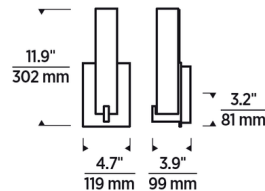

By Visual Comfort Modern

Description

The Cosmo Wall Sconce presents a sleek rectangular glass shade set on a metal base, updating your space with a touch of modern style. Place it in multiples down a hallway or in a living room, or place a pair on either side of a bathroom mirror. 120V: TRIAC and ELV dimmable. 277V: 0-10V dimmable.

Shown in satin nickel / frost

Specifications

COLOR	Frost
BODY FINISH	Satin Nickel
WATTAGE	10.4W
DIMMER	Low Voltage Electronic
DIMENSIONS	4.7"W x 11.9"H x 3.9"D
INTEGRATED LED MODULE	1 x LED/10.4W/120V LED
COUNTRY OF ORIGIN	China

Technical Information

LAMP LIFE	50000 hours
COLOR RENDERING	80 CRI
LAMP COLOR	3000K
LUMENS/WATT	26.35
LUMINOUS FLUX	274 lumens

CLICK TO VIEW PRODUCT

Notes: