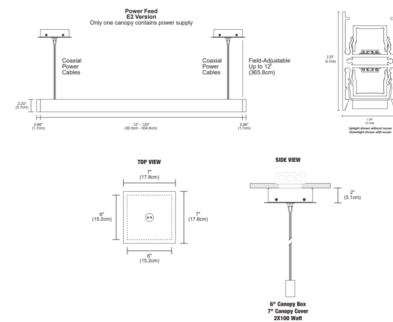

By PureEdge Lighting

Description

Nova Power Up/Down Suspension with End Feed and Two Canopies offers both direct and indirect light which can be controlled independently. Nova is available in various increments from 36 to 120 inches, and features a diffused white 100 degree downlight lens with optional black or white louver and a clear frosted 60 degree uplight lens, multiple finishes, three wattage options, and a spectrum of color temperature options. 84 inch maximum length for Chrome finish. Includes two square canopies with two electronic low voltage LED power supplies and adjustable 12 foot coaxial and aircraft cables (additional aircraft cables included for support when fixture exceeds 96. Dimmable with electronic low voltage dimmers (recommended: Lutron Diva DVELV-300P, Lutron Skylark SELV-300P, Lutron Maestro MAELV-600, Lutron Radio Ra 2, or Legrand, Adorne ADTP703TU, sold separately. ETL listed. Fixture includes a 5 year warranty. Optional accessories sold separately. Product is built to order.

Specifications

COLOR White / Black Louver
 BODY FINISH Satin Nickel
 WATTAGE 21W
 DIMMER Low Voltage Electronic
 DIMENSIONS 36"L x 1.24"W x 2.23"H
 INTEGRATED LED MODULE 3 x LED/7W/24V LED
 COUNTRY OF ORIGIN United States

Technical Information

LAMP LIFE 50000 hours
 COLOR RENDERING 95 CRI
 LAMP COLOR 2700K
 LUMENS/WATT 112.29
 LUMINOUS FLUX 786 lumens

Shown in satin nickel / white / black louver

CLICK TO VIEW PRODUCT

Notes: