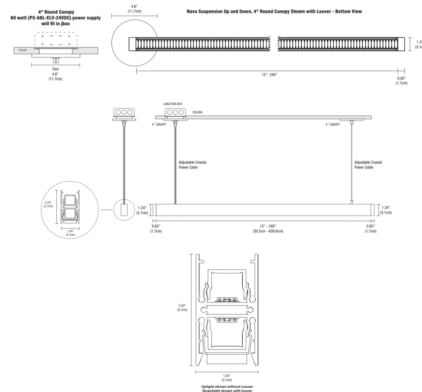

Shown in satin nickel / white lens