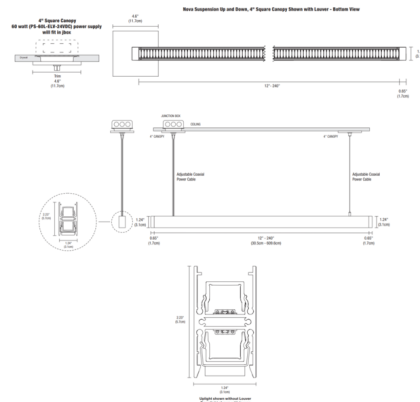

Shown in satin nickel / white lens