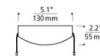

By Visual Comfort Architectural

Description

The Kable Lite 75 Watt 12 Volt Magnetic Surface Mount Transformer is a single feed transformer which converts standard 120 volt line voltage to 12 volts to provide the necessary voltage for powering a Kable Lite low-voltage lighting system. Finish available in Satin Nickel. The transformer is concealed inside a decorative housing with a fast acting secondary circuit breaker that will safely turn the system off when a short occur. Once the short has been removed the unit can be reset by simply flipping the wall switch off and back on. ETL listed. 5.1 inch width x 2.2 inch height. The shortest rigid standoff that can be used with this surface transformer is the 2.5 inch rigid post standoff, sold separately. For use with Tech Lighting 12 volt halogen pendants or heads, sold separately.

Shown in satin nickel

Specifications

COLOR	N/A
BODY FINISH	Satin Nickel
WATTAGE	75W
DIMMER	Low Voltage Magnetic
DIMENSIONS	5.1"W x 2.2"H
BULB	N/A

CLICK TO VIEW PRODUCT

Notes: