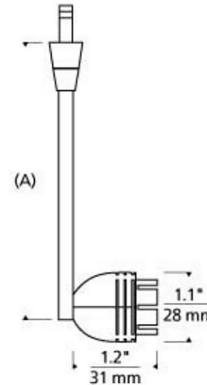

By Visual Comfort Architectural

Description

Monorail Tilt Head is a flexible minimalist head which rotates 360 degrees and lamp pivots 90 degrees. Note: Includes Freejack/Monorail connector for attaching to Monorail. Accessory shade sold separately.

SHOWN WITH ROUND GLASS SHIELD (SOLD SEPARATELY)

Shown in satin nickel

Specifications

COLOR	N/A
BODY FINISH	Satin Nickel
WATTAGE	50W
DIMMER	Dimmable
DIMENSIONS	2\"L x 1.1\"W x 1.2\"D
BULB NOT INCLUDED	1 x MR16/GU5.3 (bipin)/50W/12V Halogen
OTHER BULB OPTIONS	1 x MR16/GU5.3 (bipin)/7W/12V LED