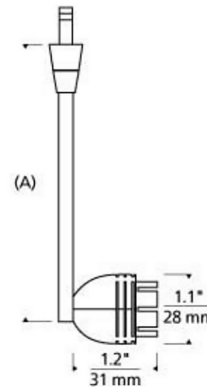

## Tilt Monorail Head

By Visual Comfort Architectural

### Description

Monorail Tilt Head is a flexible minimalist head which rotates 360 degrees and lamp pivots 90 degrees. Note: Includes Freejack/Monorail connector for attaching to Monorail. Accessory shade sold separately.

### Specifications

COLOR	N/A
BODY FINISH	Satin Nickel
WATTAGE	50W
DIMMER	Dimmable
DIMENSIONS	2\"L x 1.1\"W x 1.2\"D
BULB NOT INCLUDED	1 x MR16/GU5.3 (bipin)/50W/12V Halogen
OTHER BULB OPTIONS	1 x MR16/GU5.3 (bipin)/7W/12V LED