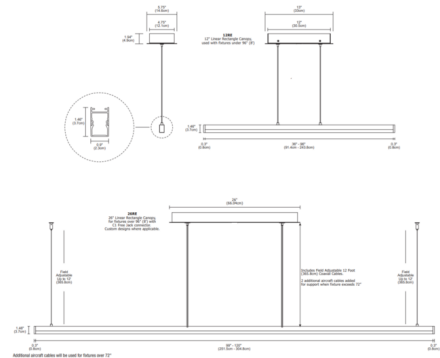

Shown in satin nickel / white lens