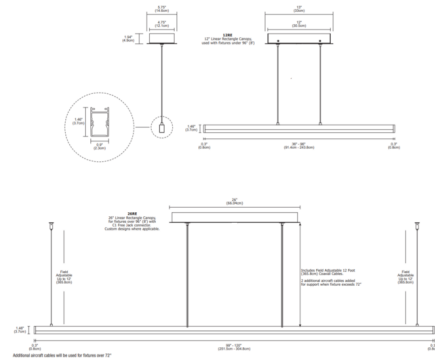

Shown in satin nickel / white lens