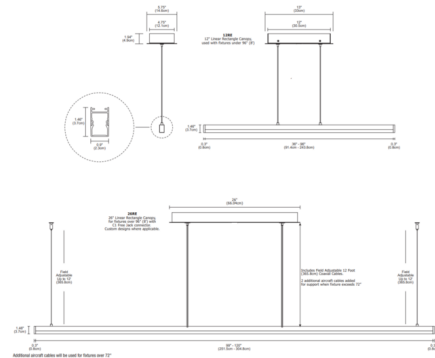

Lightology

lightology.com
866-954-4489
04-09-26

Project: _____

Company: _____

Location: _____ Fixture Type: _____

SPEC #: **EDG718606**

Approved On: _____ Approved By: _____

Cirrus R1 Linear Suspension w/Power/Center Feed By PureEdge Lighting

Description

The Cirrus Power R1 Lens Linear Suspension with Center Feed is a linear LED fixture that offers direct light in a clean, contemporary style. Available in various increments from 36 to 120 inches with a 1 inch rectangular 140 degree white diffused rectangular lens, four wattage options, and a spectrum of color temperature options. Chrome finish available up to 84 inch length. Includes a linear canopy with a 120V/24VDC Universal (UNI) LED power supply and 12 foot adjustable coaxial cables. Additional aircraft cables provided for support when fixture exceeds 72 inches. Cirrus is dimmable with an electronic low voltage dimmer (ELV), Triac, or 0-10V dimmer, sold separately. ETL listed. Title 24 compliant. Fixture includes a 5 year warranty. Product is built to order.

Specifications

COLOR . . . . . White Lens
BODY FINISH . . . . . Satin Nickel
WATTAGE 6W
DIMMER . . . . . Low Voltage Electronic
DIMENSIONS . . . . . 36"L x 0.9"W x 1.46"H
INTEGRATED LED MODULE . . . . . 3 x LED/2W/24V LED

Technical Information

LAMP LIFE . . . . . 50000 hours
COLOR RENDERING . . . . . 95 CRI
LAMP COLOR 2700K
LUMENS/WATT 225.00
LUMINOUS FLUX . . . . . 450 lumens

Shown in satin nickel / white lens

CLICK TO VIEW PRODUCT

Notes: