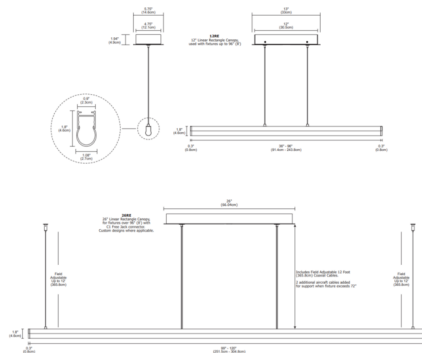

Lightology

lightology.com
866-954-4489
07-06-26

Project: _____
Company: _____
Location: _____ Fixture Type: _____
SPEC #: **EDG719662**
Approved On: _____ Approved By: _____

Cirrus T1 Warm Dim Suspension w/Power/Center Feed By PureEdge Lighting

Description

The Cirrus Power T1 Lens Warm Dim Suspension with Center Feed is a linear LED fixture that offers direct light in a clean, contemporary style. Available in various increments from 36 to 120 inches with a 176 degree white diffused tubular lens, a variety of finishes, 5 LED watts per foot, and Warm Dim 2700K to 2200K (27D) or 3000K to 2200K (30D) color temperature. Chrome finish available up to 84 inch length. Includes a linear canopy with a 120V/24VDC Universal LED power supply and 12 foot adjustable coaxial cables. A support cable will be added on each end when fixture is over 72 inches in length. Cirrus is dimmable with an electronic low voltage (ELV), Triac (magnetic), or 0-10V dimmer, sold separately. Note: Product is built to order.

Specifications

COLOR . . . . . White Lens
BODY FINISH . . . . . Satin Nickel
WATTAGE 15W
DIMMER . . . . . Low Voltage Electronic
DIMENSIONS . . . . . 36"L x 1.13"W x 1.75"H
INTEGRATED LED MODULE . . . . . 3 x LED/5W/24V LED

Technical Information

LAMP LIFE . . . . . 50000 hours
COLOR RENDERING . . . . . 95 CRI
LAMP COLOR . . . . . 2700K Warm Dim
LUMENS/WATT 189.60
LUMINOUS FLUX . . . . . 948 lumens

Shown in satin nickel / white lens

CLICK TO VIEW PRODUCT

Notes: