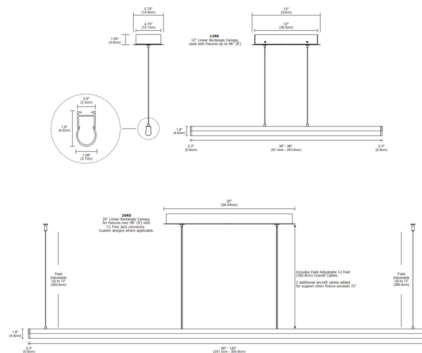

Lightology

lightology.com
866-954-4489
09-18-25

Project: _____
Company: _____
Location: _____ Fixture Type: _____
SPEC #: **EDG719662**
Approved On: _____ Approved By: _____

Cirrus T1 Warm Dim Suspension w/Power/Center Feed By PureEdge Lighting

Description

The Cirrus Power T1 Lens Warm Dim Suspension with Center Feed is a linear LED fixture that offers direct light in a clean, contemporary style. Available in various increments from 36 to 120 inches with a 176 degree white diffused tubular lens, a variety of finishes, 5 LED watts per foot, and Warm Dim 2700K to 2200K (27D) or 3000K to 2200K (30D) color temperature. Chrome finish available up to 84 inch length. Includes a linear canopy with a 120V/24VDC Universal LED power supply and 12 foot adjustable coaxial cables. A support cable will be added on each end when fixture is over 72 inches in length. Cirrus is dimmable with an electronic low voltage (ELV), Triac (magnetic), or 0-10V dimmer, sold separately. Note: Product is built to order.

Specifications

COLOR	White Lens
BODY FINISH	Satin Nickel
WATTAGE	15W
DIMMER	Low Voltage Electronic
DIMENSIONS	36"L x 1.13"W x 1.75"H
INTEGRATED LED MODULE	3 x LED/5W/24V LED

Technical Information

LAMP LIFE	50000 hours
COLOR RENDERING	95 CRI
LAMP COLOR	2700K Warm Dim
LUMENS/WATT	189.60
LUMINOUS FLUX	948 lumens

Shown in satin nickel / white lens

CLICK TO VIEW PRODUCT

Notes: