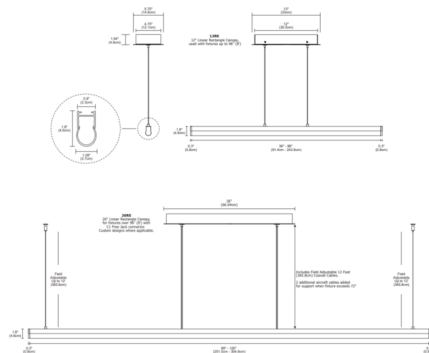

Lightology

lightology.com
866-954-4489
04-25-26

Project: _____

Company: _____

Location: _____ Fixture Type: _____

SPEC #: **EDG720106**

Approved On: _____ Approved By: _____

Cirrus T1 Linear Suspension w/Power/Center Feed

By PureEdge Lighting

Description

The Cirrus Power T1 Lens Suspension with Center Feed is a linear LED fixture that offers direct light in a clean, contemporary style. Available in various increments from 36 to 120 inches with a 176 degree white diffused tubular lens, a variety of finishes, four wattage options, and a spectrum of color temperature options. Chrome finish available up to 84 inch length. Includes a linear canopy with a 120V/24VDC Universal LED power supply, and 12 foot adjustable coaxial cables. A support cable will be added on each end when fixture is over 72 inches in length. Dimmable with an electronic low voltage (ELV), Triac (magnetic), or 0-10V dimmer, sold separately. Note: Product is built to order.

Specifications

COLOR . . . . . White Lens
BODY FINISH . . . . . Satin Nickel
WATTAGE 6W
DIMMER . . . . . Low Voltage Electronic
DIMENSIONS . . . . . 36"L x 1.13"W x 1.75"H
INTEGRATED LED MODULE . . . . . 3 x LED/2W/24V LED

Technical Information

LAMP LIFE . . . . . 50000 hours
COLOR RENDERING . . . . . 95 CRI
LAMP COLOR 2700K
LUMENS/WATT 216.00
LUMINOUS FLUX . . . . . 432 lumens

Shown in satin nickel / white lens

CLICK TO VIEW PRODUCT

Notes: