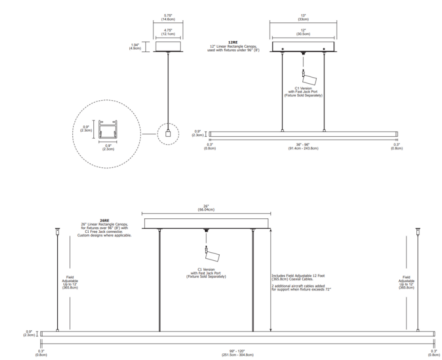

Shown in satin nickel / white lens