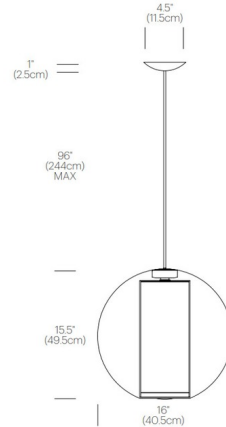

By Pablo

Description

Bel Occhio pendant features a blow molded acrylic sphere with either a white or orange diffuser. UL listed components. CE Listed.

Shown in orange / clear

Specifications

COLOR	Clear
BODY FINISH	Orange
WATTAGE	75W
DIMMER	Standard 120V
DIMENSIONS	16"W x 17"H
BULB INCLUDED	1 x BT15/Medium (E26)/75W/120V Halogen