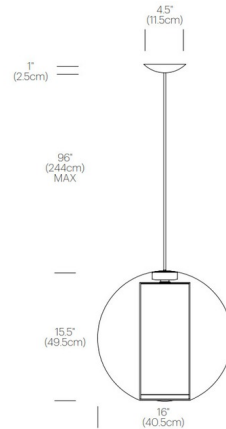

By Pablo

Description

Bel Occhio pendant features a blow molded acrylic sphere with either a white or orange diffuser. UL listed components. CE Listed.

Shown in orange / clear

Specifications

COLOR	Clear
BODY FINISH	Orange
WATTAGE	75W
DIMMER	Standard 120V
DIMENSIONS	16"W x 17"H
BULB INCLUDED	1 x BT15/Medium (E26)/75W/120V Halogen