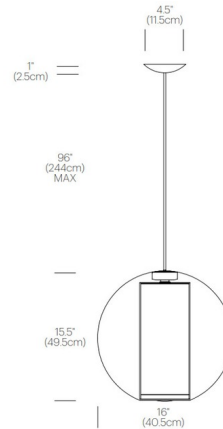

By Pablo

Description

Bel Occhio pendant features a blow molded acrylic sphere with either a white or orange diffuser. UL listed components. CE Listed.

Shown in orange / clear

Specifications

COLOR	Clear
BODY FINISH	Orange
WATTAGE	75W
DIMMER	Standard 120V
DIMENSIONS	16"W x 17"H
BULB INCLUDED	1 x BT15/Medium (E26)/75W/120V Halogen