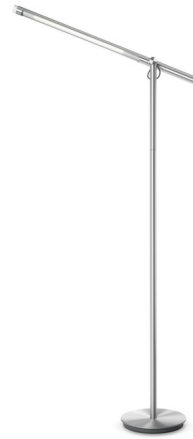

Lightology

lightology.com
866-954-4489
04-25-26

Project: _____

Company: _____

Location: _____ Fixture Type: _____

SPEC #: **PBL72500**

Approved On: _____ Approved By: _____

Brazo Floor Lamp

By Pablo

Description

Brazo Floor lamp features breakthrough LED technology to calibrate your light control experience. Tune into any beam spread, brightness and direction. 360 degree adjustable arm with 90 degree tilt. Transforms from a floor to a table model by removing the extension arm. Available in silver, black, bronze, and white finish. Height adjustable from 48 inches to 55.5 inches. UL listed.

Shown in silver

Specifications

COLOR	N/A
BODY FINISH	Silver
WATTAGE	8.5W
DIMMER	Included
DIMENSIONS	26.5\"W x 43\"H
INTEGRATED LED MODULE	LED/8.5W/12V LED

CLICK TO VIEW PRODUCT

Notes: