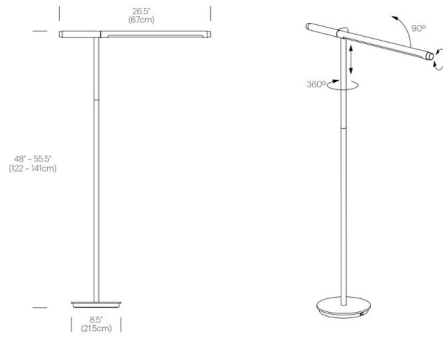

By Pablo

Description

Brazo Floor lamp features breakthrough LED technology to calibrate your light control experience. Tune into any beam spread, brightness and direction. 360 degree adjustable arm with 90 degree tilt. Transforms from a floor to a table model by removing the extension arm. Available in silver, black, bronze, and white finish. Height adjustable from 48 inches to 55.5 inches. UL listed.

Shown in silver

Specifications

COLOR	N/A
BODY FINISH	Silver
WATTAGE	8.5W
DIMMER	Included
DIMENSIONS	26.5\"W x 43\"H
INTEGRATED LED MODULE	LED/8.5W/12V LED

CLICK TO VIEW PRODUCT

Notes: