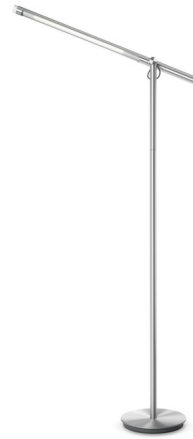

Lightology

lightology.com
866-954-4489
06-16-26

Project: _____

Company: _____

Location: _____ Fixture Type: _____

SPEC #: **PBL72500**

Approved On: _____ Approved By: _____

Brazo Floor Lamp

By Pablo

Description

Brazo Floor lamp features breakthrough LED technology to calibrate your light control experience. Tune into any beam spread, brightness and direction. 360 degree adjustable arm with 90 degree tilt. Transforms from a floor to a table model by removing the extension arm. Available in silver, black, bronze, and white finish. Height adjustable from 48 inches to 55.5 inches. UL listed.

Shown in silver

Specifications

COLOR	N/A
BODY FINISH	Silver
WATTAGE	8.5W
DIMMER	Included
DIMENSIONS	26.5\"W x 43\"H
INTEGRATED LED MODULE	LED/8.5W/12V LED

CLICK TO VIEW PRODUCT

Notes: