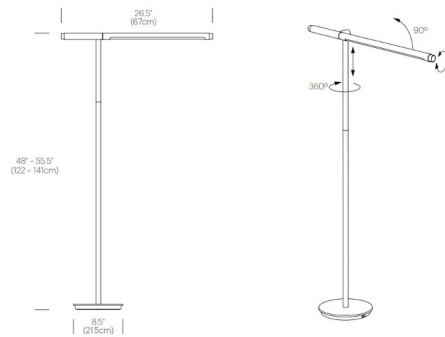

By Pablo

Description

Brazo Floor lamp features breakthrough LED technology to calibrate your light control experience. Tune into any beam spread, brightness and direction. 360 degree adjustable arm with 90 degree tilt. Transforms from a floor to a table model by removing the extension arm. Available in silver, black, bronze, and white finish. Height adjustable from 48 inches to 55.5 inches. UL listed.

Shown in silver

Specifications

COLOR	N/A
BODY FINISH	Silver
WATTAGE	8.5W
DIMMER	Included
DIMENSIONS	26.5\"W x 43\"H
INTEGRATED LED MODULE	LED/8.5W/12V LED

CLICK TO VIEW PRODUCT

Notes: