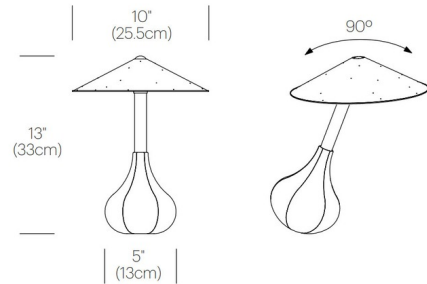

By Pablo

Description

The Piccola Table Lamp embodies the philosophy of less is more. This minimal form offers a playful and tactile silhouette. Features a soft pliable base covered in supple Italian lambskin leather and can be tilted to any angle while its handspun aluminum shade floats freely to remain level in all positions. Includes full range dimmer on cord.

Shown in aluminum / mustard

PICCOLA

Specifications

COLOR	Mustard
BODY FINISH	Aluminum
WATTAGE	35W
DIMMER	Included
DIMENSIONS	10"W x 14"H
BULB INCLUDED	1 x JCD/GY6.35 (bipin)/35W/120V Halogen

CLICK TO VIEW PRODUCT