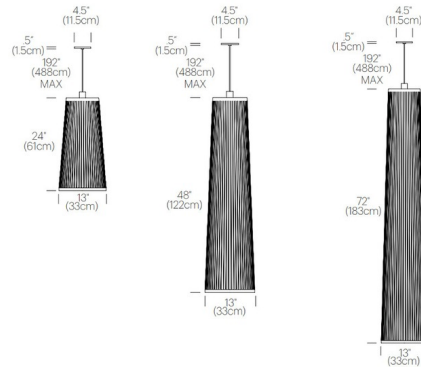

### Description

The Solis Wall / Pendant Light is an innovative yet simple and elegant suspension lamp that features a soft and light weight polyester fabric that is held in tension between two polished nickel-chrome steel rings. Ships fully assembled and ready to mount to the ceiling or the Wall. Includes a 12 inch mount for use on the wall. UL listed components.

### Specifications

COLOR	White
BODY FINISH	N/A
WATTAGE	75W
DIMMER	Included
DIMENSIONS	13"W x 24"H x 9"D
BULB INCLUDED	1 x PAR30/Medium (E26)/75W/120V Halogen

CLICK TO VIEW PRODUCT

Notes: