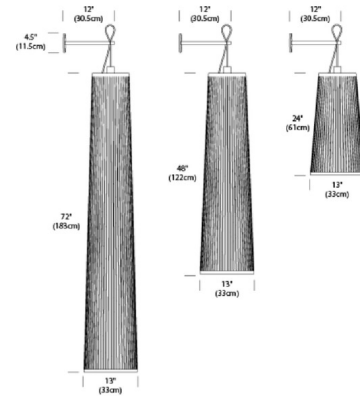

By Pablo

Description

The Solis Wall / Pendant Light is an innovative yet simple and elegant suspension lamp that features a soft and light weight polyester fabric that is held in tension between two polished nickel-chrome steel rings. Ships fully assembled and ready to mount to the ceiling or the Wall. Includes a 12 inch mount for use on the wall. UL listed components.

Shown in white

Specifications

COLOR	White
BODY FINISH	N/A
WATTAGE	75W
DIMMER	Included
DIMENSIONS	13"W x 24"H x 9"D
BULB INCLUDED	1 x PAR30/Medium (E26)/75W/120V Halogen

CLICK TO VIEW PRODUCT

Notes: