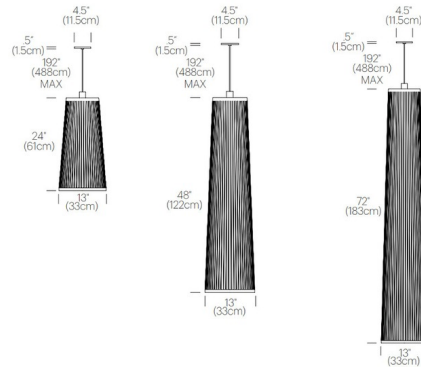

By Pablo

Description

The Solis Wall / Pendant Light is an innovative yet simple and elegant suspension lamp that features a soft and light weight polyester fabric that is held in tension between two polished nickel-chrome steel rings. Ships fully assembled and ready to mount to the ceiling or the Wall. Includes a 12 inch mount for use on the wall. UL listed components.

Shown in white

Specifications

| | |
|---------------|---|
| COLOR | White |
| BODY FINISH | N/A |
| WATTAGE | 75W |
| DIMMER | Included |
| DIMENSIONS | 13"W x 24"H x 9"D |
| BULB INCLUDED | 1 x PAR30/Medium (E26)/75W/120V Halogen |