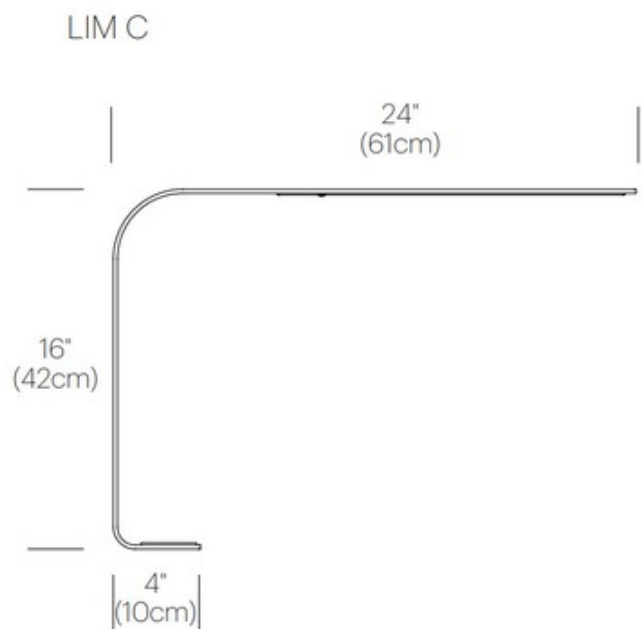

**DESIGNER** Pablo Pardo  
**BRAND** Pablo

**DESCRIPTION**

Lim Under Surface Table Lamp has multiple configurations for any type of application. Its refined and elegant arm discreetly attaches via magnet and conceals an array of high powered LEDS to magnify a brilliant, warm, and dimmable light source. Availabe in Brushed Aluminum, Black, or White. ETL and CE listed.

*Shown in: Brushed Aluminum*

<b>SHADE COLOR</b>	N/A
<b>BODY FINISH</b>	Brushed Aluminum
<b>WATTAGE</b>	7W
<b>DIMMER</b>	Included
<b>DIMENSIONS</b>	24"W x 16"H
<b>INTEGRATED LED MODULE</b>	
<b>LAMP</b>	1 x LED/7W/120V LED
<b>SPEC #</b>	PBL72641