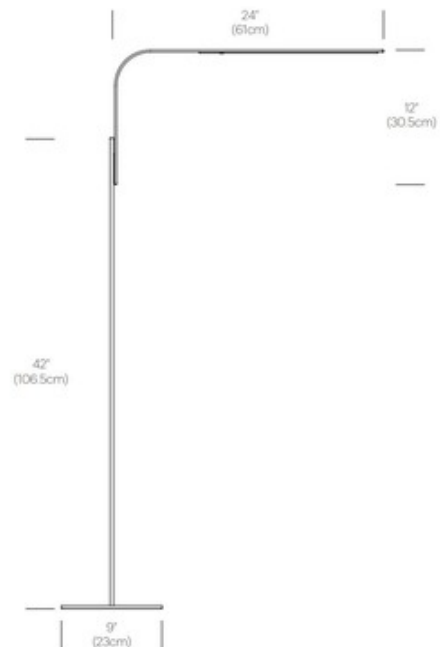

DESCRIPTION

LIM Floor Lamp is a multi-purpose, multi-task LED light with elemental structure and multiple configurations for any type of application. Its refined and elegant arm discreetly attaches via magnet. ETL and CE listed.

Shown in: Brushed Aluminum

SHADE COLOR	N/A
BODY FINISH	Brushed Aluminum
WATTAGE	7W
DIMMER	Included
DIMENSIONS	24"W x 54"H
INTEGRATED LED MODULE	
LAMP	1 x LED/7W/120V LED

SPEC #

PBL72644

COMPANY

PROJECT

FIXTURE TYPE