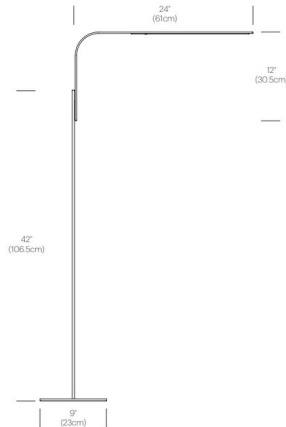

Lightology

lightology.com
866-954-4489
06-22-26

Project: _____

Company: _____

Location: _____ Fixture Type: _____

SPEC #: **PBL72644**

Approved On: _____ Approved By: _____

Lim Floor Lamp By Pablo

Description

LIM Floor Lamp is a multi-purpose, multi-task LED light with elemental structure and multiple configurations for any type of application. Its refined and elegant arm discreetly attaches via magnet. ETL and CE listed.

Shown in brushed aluminum

Specifications

COLOR	N/A
BODY FINISH	Brushed Aluminum
WATTAGE	7W
DIMMER	Included
DIMENSIONS	24"W x 54"H
INTEGRATED LED MODULE	1 x LED/7W/120V LED

CLICK TO VIEW PRODUCT

Notes: