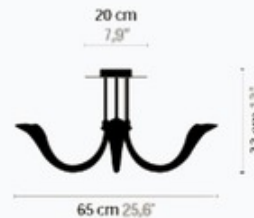

CHILL OUT C5

6120

5 x 40W / G9 / 220V incl.

Colours: 00-01-02-05-16

COMPANY

PROJECT

FIXTURE TYPE

APPROVED BY

DATE