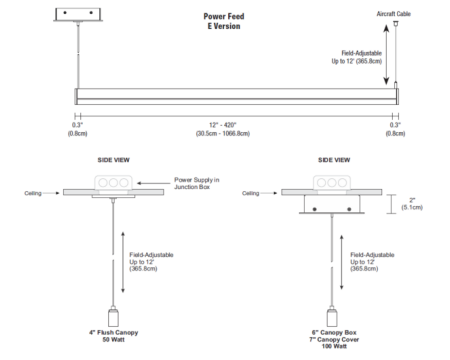

Shown in satin nickel / white lens