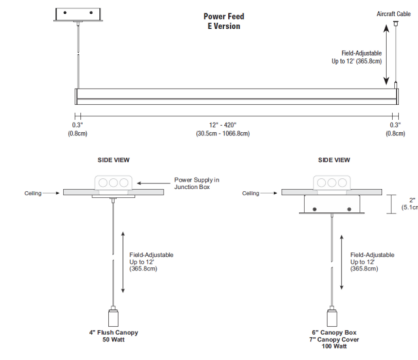

By PureEdge Lighting

Description

The Cirrus Power R1 Lens Warm Dim Linear Suspension with End Feed and One Canopy is a linear LED fixture that offers direct light in a clean, contemporary style. Available in various increments from 36 to 420 inches with a 140 degree white diffused rectangular lens, a variety of finishes, 4.4 LED watts per foot, and Warm Dim 2700K to 2000K (27D) or 3000K to 2000K (30D) color temperature. Chrome finish available up to 84 inch length. Includes one square canopy with a 120V/24VDC Class 2 electronic LED power supply and 12 foot adjustable coaxial cables. Power supply wattage and canopy (4 or 6 inch) option dependent on fixture length. For under 60 watts (Non-IC), the power supply will fit inside the electrical junction box. Additional aircraft cables provided for support when fixture exceeds 96 inches. Fixture lengths over 96 inches ship in two segments. Cirrus is dimmable with an electronic low voltage dimmer (recommended: Legrand Adorne ADTP703TU, Lutron Diva DVELV-300P, Lutron Skylark SELV-300P, Lutron Maestro MAELV-600, and Lutron Radio Ra 2), sold separately. ETL listed. Fixture includes a 5 year warranty. Optional accessories sold separately. Product is built to order.

Specifications

COLOR White Lens
 BODY FINISH Satin Nickel
 WATTAGE 15W
 DIMMER Low Voltage Electronic
 DIMENSIONS 36"L x 0.9"W x 1.46"H
 INTEGRATED LED MODULE 3 x LED/5W/24V LED

Technical Information

LAMP LIFE 50000 hours
 COLOR RENDERING 95 CRI
 LAMP COLOR 2700K Warm Dim
 LUMENS/WATT 197.40
 LUMINOUS FLUX 987 lumens

Shown in satin nickel / white lens

VERSION	CANOPY CHART	
	4" FLUSH CANOPY (50 Watt)	6" SURFACE MOUNT CANOPY (100 Watt)
2ft Length	19 to 240"	20 1/2" - 480"
3ft Length	19 to 310"	31 1/2" - 280"
7ft Length	19 to 80"	61" - 180"
10ft Length	19 to 90"	61" - 184"