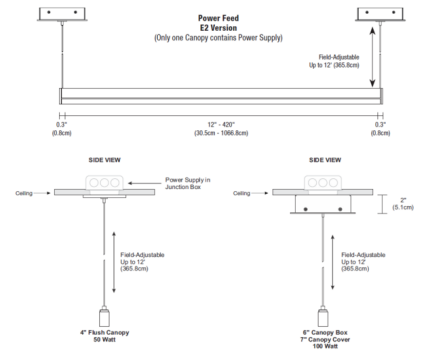

### Description

The Cirrus Power R1 Lens Warm Dim Linear Suspension with End Feed and Two Canopies is a linear LED fixture that offers direct light in a clean, contemporary style. Available in various increments from 36 to 420 inches with a 140 degree white diffused rectangular lens, a variety of finishes, 4.4 LED watts per foot, and Warm Dim 2700K to 2000K (27D) or 3000K to 2000K (30D) color temperature. Chrome finish available up to 84 inch length. Includes two square canopies (only one canopy contains power supply) with a 120V/24VDC Class 2 electronic LED power supply and 12 foot adjustable coaxial cables. Power supply wattage and canopy (4 or 6 inch) option dependent on fixture length. For under 60 watts (Non-IC), the power supply will fit inside the electrical junction box. Additional aircraft cables provided for support when fixture exceeds 96 inches. Fixture lengths over 96 inches ship in two segments. Cirrus is dimmable with an electronic low voltage dimmer (recommended: Legrand Adorne ADTP703TU, Lutron Diva DVELV-300P, Lutron Skylark SELV-300P, Lutron Maestro MAELV-600, and Lutron Radio Ra 2), sold separately. ETL listed. Fixture includes a 5 year warranty. Optional accessories sold separately. Product is built to order.

### Specifications

COLOR . . . . . White Lens  
 BODY FINISH . . . . . Satin Nickel  
 WATTAGE . . . . . 15W  
 DIMMER . . . . . Low Voltage Electronic  
 DIMENSIONS . . . . . 36"L x 0.9"W x 1.46"H  
 INTEGRATED LED MODULE . . . . . 3 x LED/5W/24V LED

Shown in satin nickel / white lens

VERSION	CANOPY CHART	
	4" FLUSH CANOPY (50 Watt)	6" SURFACE MOUNT CANOPY (100 Watt)
2ft Length	19" to 240"	20" to 480"
3ft Length	19" to 310"	21" to 260"
7ft Length	19" to 80"	21" to 150"
10ft Length	19" to 90"	21" to 154"