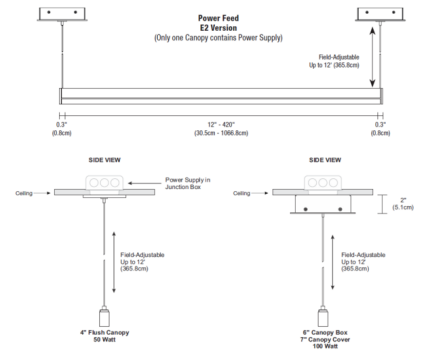

By PureEdge Lighting

Description

The Cirrus Power R1 Lens Warm Dim Linear Suspension with End Feed and Two Canopies is a linear LED fixture that offers direct light in a clean, contemporary style. Available in various increments from 36 to 420 inches with a 140 degree white diffused rectangular lens, a variety of finishes, 4.4 LED watts per foot, and Warm Dim 2700K to 2000K (27D) or 3000K to 2000K (30D) color temperature. Chrome finish available up to 84 inch length. Includes two square canopies (only one canopy contains power supply) with a 120V/24VDC Class 2 electronic LED power supply and 12 foot adjustable coaxial cables. Power supply wattage and canopy (4 or 6 inch) option dependent on fixture length. For under 60 watts (Non-IC), the power supply will fit inside the electrical junction box. Additional aircraft cables provided for support when fixture exceeds 96 inches. Fixture lengths over 96 inches ship in two segments. Cirrus is dimmable with an electronic low voltage dimmer (recommended: Legrand Adorne ADTP703TU, Lutron Diva DVELV-300P, Lutron Skylark SELV-300P, Lutron Maestro MAELV-600, and Lutron Radio Ra 2), sold separately. ETL listed. Fixture includes a 5 year warranty. Optional accessories sold separately. Product is built to order.

Specifications

COLOR White Lens
 BODY FINISH Satin Nickel
 WATTAGE 15W
 DIMMER Low Voltage Electronic
 DIMENSIONS 36"L x 0.9"W x 1.46"H
 INTEGRATED LED MODULE 3 x LED/5W/24V LED

Technical Information

LAMP LIFE 50000 hours
 COLOR RENDERING 95 CRI
 LAMP COLOR 2700K Warm Dim
 LUMENS/WATT 197.40
 LUMINOUS FLUX 987 lumens

Shown in satin nickel / white lens

VERSION	CANOPY CHART	
	4" FLUSH CANOPY (50 Watt)	6" SURFACE MOUNT CANOPY (100 Watt)
2ft Length	19 to 240"	20 1/2" - 480"
3ft Length	19 to 310"	31 1/2" - 280"
7ft Length	19 to 80"	61" - 180"
10ft Length	19 to 90"	61" - 184"