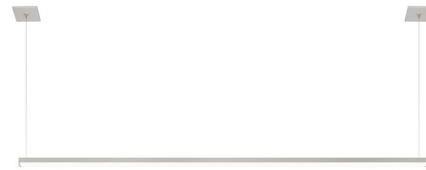

## Cirrus R1 Warm Dim Suspension w/Power/End Feed/Two Canopies

By PureEdge Lighting

### Description

The Cirrus Power R1 Lens Warm Dim Linear Suspension with End Feed and Two Canopies is a linear LED fixture that offers direct light in a clean, contemporary style. Available in various increments from 36 to 420 inches with a 140 degree white diffused rectangular lens, a variety of finishes, 4.4 LED watts per foot, and Warm Dim 2700K to 2000K (27D) or 3000K to 2000K (30D) color temperature. Chrome finish available up to 84 inch length. Includes two square canopies (only one canopy contains power supply) with a 120V/24VDC Class 2 electronic LED power supply and 12 foot adjustable coaxial cables. Power supply wattage and canopy (4 or 6 inch) option dependent on fixture length. For under 60 watts (Non-IC), the power supply will fit inside the electrical junction box. Additional aircraft cables provided for support when fixture exceeds 96 inches. Fixture lengths over 96 inches ship in two segments. Cirrus is dimmable with an electronic low voltage dimmer (recommended: Legrand Adorne ADTP703TU, Lutron Diva DVELV-300P, Lutron Skylark SELV-300P, Lutron Maestro MAELV-600, and Lutron Radio Ra 2), sold separately. ETL listed. Fixture includes a 5 year warranty. Optional accessories sold separately. Product is built to order.

### Specifications

COLOR . . . . . White Lens  
 BODY FINISH . . . . . Satin Nickel  
 WATTAGE . . . . . 15W  
 DIMMER . . . . . Low Voltage Electronic  
 DIMENSIONS . . . . . 36"L x 0.9"W x 1.46"H  
 INTEGRATED LED MODULE . . . . . 3 x LED/5W/24V LED

Shown in satin nickel / white lens

VERSION	CANOPY CHART	
	4" FLUSH CANOPY (50 Watt)	6" SURFACE MOUNT CANOPY (100 Watt)
2ft Length	19" to 240"	20" to 480"
3ft Length	19" to 310"	21" to 260"
7ft Length	19" to 80"	21" to 150"
10ft Length	19" to 90"	21" to 154"