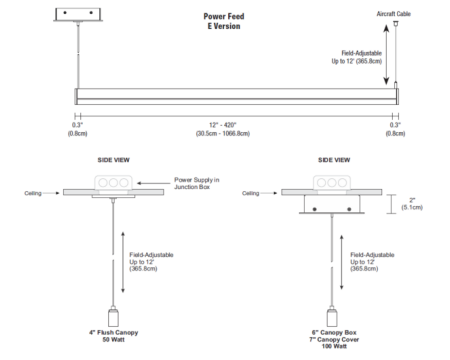

### Description

The Cirrus Power R1 Lens Linear Suspension with End Feed and One Canopy is a linear LED fixture that offers direct light in a clean, contemporary style. Available in various increments from 36 to 420 inches with a 140 degree white diffused rectangular lens, a variety of finishes, four wattage options, and a spectrum of color temperature options. Chrome finish available up to 84 inch length. Includes one square canopy with a 120V/24VDC Class 2 electronic low voltage LED power supply and 12 foot adjustable coaxial cables. Power supply wattage and canopy (4 or 6 inch) option dependent on fixture length. For under 60 watts (Non-IC), the power supply will fit inside the electrical junction box. Additional aircraft cables provided for support when fixture exceeds 96 inches. Fixture lengths over 96 inches ship in two segments. Cirrus is dimmable with an electronic low voltage dimmer (recommended: Legrand Adorne ADTP703TU, Lutron Diva DVELV-300P, Lutron Skylark SELV-300P, Lutron Maestro MAELV-600, and Lutron Radio Ra 2), sold separately. ETL listed. Fixture includes a 5 year warranty. Optional accessories sold separately. Product is built to order.

### Specifications

COLOR . . . . . White Lens  
 BODY FINISH . . . . . Satin Nickel  
 WATTAGE . . . . . 6W  
 DIMMER . . . . . Low Voltage Electronic  
 DIMENSIONS . . . . . 36"L x 0.9"W x 1.46"H  
 INTEGRATED LED MODULE . . . . . 3 x LED/2W/24V LED

VERSION	CANOPY CHART	
	4" FLUSH CANOPY (50 Watt)	6" SURFACE MOUNT CANOPY (100 Watt)
2W Length	19 to 240"	26 1/2" - 480"
1W Length	19 to 110"	11 1/2" - 200"
7W Length	19 to 90"	6 1/2" - 150"
10W Length	19 to 90"	6 1/2" - 154"