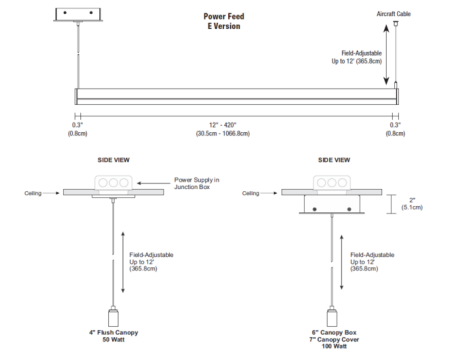

By PureEdge Lighting

Description

The Cirrus Power R1 Lens Linear Suspension with End Feed and One Canopy is a linear LED fixture that offers direct light in a clean, contemporary style. Available in various increments from 36 to 420 inches with a 140 degree white diffused rectangular lens, a variety of finishes, four wattage options, and a spectrum of color temperature options. Chrome finish available up to 84 inch length. Includes one square canopy with a 120V/24VDC Class 2 electronic low voltage LED power supply and 12 foot adjustable coaxial cables. Power supply wattage and canopy (4 or 6 inch) option dependent on fixture length. For under 60 watts (Non-IC), the power supply will fit inside the electrical junction box. Additional aircraft cables provided for support when fixture exceeds 96 inches. Fixture lengths over 96 inches ship in two segments. Cirrus is dimmable with an electronic low voltage dimmer (recommended: Legrand Adorne ADTP703TU, Lutron Diva DVELV-300P, Lutron Skylark SELV-300P, Lutron Maestro MAELV-600, and Lutron Radio Ra 2), sold separately. ETL listed. Fixture includes a 5 year warranty. Optional accessories sold separately. Product is built to order.

Specifications

COLOR White Lens
 BODY FINISH Satin Nickel
 WATTAGE 6W
 DIMMER Low Voltage Electronic
 DIMENSIONS 36"L x 0.9"W x 1.46"H
 INTEGRATED LED MODULE 3 x LED/2W/24V LED

Technical Information

LAMP LIFE 50000 hours
 COLOR RENDERING 95 CRI
 LAMP COLOR 2700K
 LUMENS/WATT 225.00
 LUMINOUS FLUX 450 lumens

Shown in satin nickel / white lens

VERSION	CANOPY CHART	
	4" FLUSH CANOPY (50 Watt)	6" SURFACE MOUNT CANOPY (100 Watt)
2W Lengths	36" - 240"	36" - 480"
5W Lengths	36" - 110"	36" - 280"
7W Lengths	36" - 90"	60" - 180"
10W Lengths	36" - 90"	60" - 156"