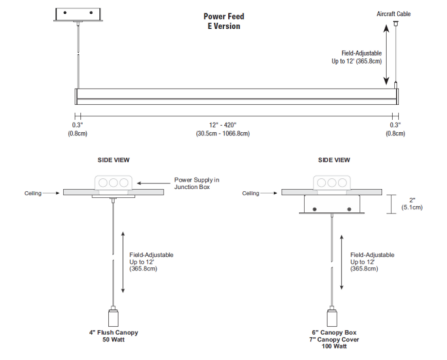

### Description

The Cirrus Power R1 Lens Linear Suspension with End Feed and One Canopy is a linear LED fixture that offers direct light in a clean, contemporary style. Available in various increments from 36 to 420 inches with a 140 degree white diffused rectangular lens, a variety of finishes, four wattage options, and a spectrum of color temperature options. Chrome finish available up to 84 inch length. Includes one square canopy with a 120V/24VDC Class 2 electronic low voltage LED power supply and 12 foot adjustable coaxial cables. Power supply wattage and canopy (4 or 6 inch) option dependent on fixture length. For under 60 watts (Non-IC), the power supply will fit inside the electrical junction box. Additional aircraft cables provided for support when fixture exceeds 96 inches. Fixture lengths over 96 inches ship in two segments. Cirrus is dimmable with an electronic low voltage dimmer (recommended: Legrand Adorne ADTP703TU, Lutron Diva DVELV-300P, Lutron Skylark SELV-300P, Lutron Maestro MAELV-600, and Lutron Radio Ra 2), sold separately. ETL listed. Fixture includes a 5 year warranty. Optional accessories sold separately. Product is built to order.

### Specifications

COLOR . . . . . White Lens  
 BODY FINISH . . . . . Satin Nickel  
 WATTAGE . . . . . 6W  
 DIMMER . . . . . Low Voltage Electronic  
 DIMENSIONS . . . . . 36"L x 0.9"W x 1.46"H  
 INTEGRATED LED MODULE . . . . . 3 x LED/2W/24V LED

VERSION	CANOPY CHART	
	4" FLUSH CANOPY (50 Watt)	6" SURFACE MOUNT CANOPY (100 Watt)
2W Length	36" - 84"	36" - 84"
4W Length	36" - 110"	36" - 110"
7W Length	36" - 144"	36" - 144"
10W Length	36" - 180"	36" - 180"