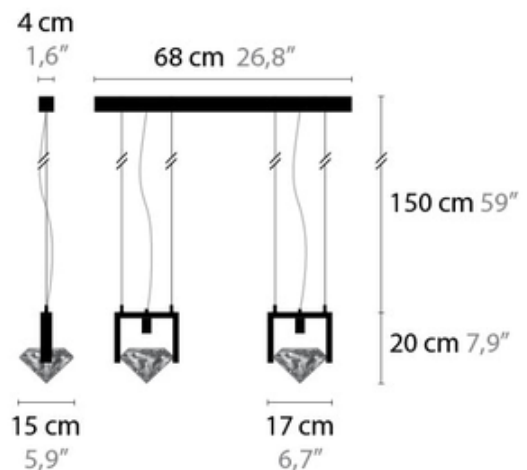

DESIGNER

Coen Munsters

BRAND

Ifari

DESCRIPTION

The Elements Of Love H2 suspension features a square shaped metal armature holding a diamond shaped decorative crystal. Available in Chrome, Matt Nickel, Brilliant Brass, Satin Brass and Bronze finishes. Available in three sizes in addition to a single suspension. 26.8 inches long x 59 inch maximum overall height. Two 35 watt 12V G4 halogen lamps included or two 4.5 watt 2700K LED modules included.

Shown in: Chrome / Crystal

SHADE COLOR	Crystal
BODY FINISH	Chrome
WATTAGE	70W
DIMMER	Dimmable
DIMENSIONS	26.8"L x 5.9"W x 7.9"H
BULB INCLUDED	
LAMP	2 x T3/G4 (bipin)/35W/12V Halogen

SPEC # ILF73012

COMPANY