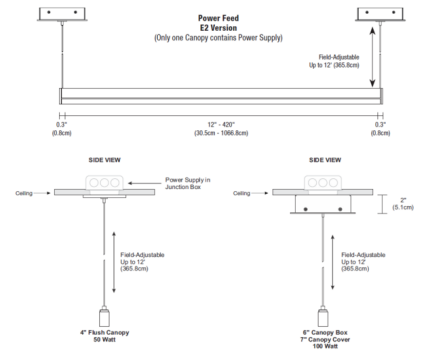

### Description

The Cirrus Power R1 Lens Linear Suspension with End Feed and Two Canopies is a linear LED fixture that offers direct light in a clean, contemporary style. Available in various increments from 12 to 420 inches with a 140 degree white diffused rectangular lens, a variety of finishes, four wattage options, and a spectrum of color temperature options. Chrome finish available up to 84 inch length. Includes two square canopies (only one canopy includes power supply) with a 120V/24VDC Class 2 electronic LED power supply and 12 foot adjustable coaxial cables. Power supply wattage and canopy option (4 or 6 inch) dependent on fixture length. For under 60 watts (Non-IC), the electronic low voltage power supply will fit inside the electrical junction box. Additional aircraft cables provided for support when fixture exceeds 96 inches. Fixture lengths over 96 inches ship in two segments. Cirrus is dimmable with an electronic low voltage dimmer (recommended: Legrand Adorne ADTP703TU, Lutron Diva DVELV-300P, Lutron Skylark SELV-300P, Lutron Maestro MAELV-600, and Lutron Radio Ra 2), sold separately. ETL listed. Fixture includes a 5 year warranty. Optional accessories sold separately. Product is built to order.

### Specifications

COLOR . . . . . White Lens  
 BODY FINISH . . . . . Satin Aluminum  
 WATTAGE . . . . . 6W  
 DIMMER . . . . . Low Voltage Electronic  
 DIMENSIONS . . . . . 36"L x 0.9"W x 0.9"H  
 INTEGRATED LED MODULE . . . . . 3 x LED/2W/24V LED

VERSION	CANOPY CHART	
	4" FLUSH CANOPY (50 Watt)	6" SURFACE MOUNT CANOPY (100 Watt)
2W Length	19 to 240"	261" - 480"
1W Length	19 to 110"	111" - 260"
7W Length	19 to 90"	81" - 180"
10W Length	19 to 90"	81" - 184"