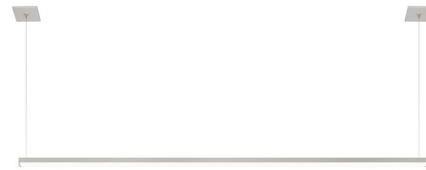

Specifications

COLOR . . . . . White Lens
BODY FINISH . . . . . Satin Aluminum
WATTAGE 6W
DIMMER . . . . . Low Voltage Electronic
DIMENSIONS . . . . . 36"L x 0.9"W x 0.9"H
INTEGRATED LED MODULE . . . . . 3 x LED/2W/24V LED

Technical Information

LAMP LIFE . . . . . 50000 hours
COLOR RENDERING . . . . . 95 CRI
LAMP COLOR 2700K
LUMENS/WATT 225.00
LUMINOUS FLUX . . . . . 450 lumens