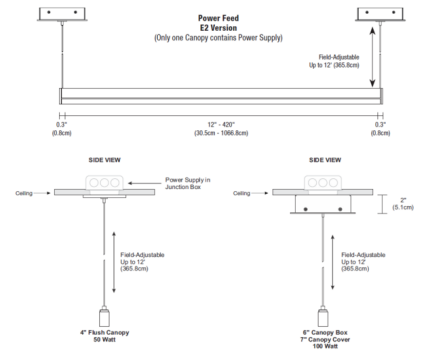

### Description

The Cirrus Power R1 Lens Linear Suspension with End Feed and Two Canopies is a linear LED fixture that offers direct light in a clean, contemporary style. Available in various increments from 12 to 420 inches with a 140 degree white diffused rectangular lens, a variety of finishes, four wattage options, and a spectrum of color temperature options. Chrome finish available up to 84 inch length. Includes two square canopies (only one canopy includes power supply) with a 120V/24VDC Class 2 electronic LED power supply and 12 foot adjustable coaxial cables. Power supply wattage and canopy option (4 or 6 inch) dependent on fixture length. For under 60 watts (Non-IC), the electronic low voltage power supply will fit inside the electrical junction box. Additional aircraft cables provided for support when fixture exceeds 96 inches. Fixture lengths over 96 inches ship in two segments. Cirrus is dimmable with an electronic low voltage dimmer (recommended: Legrand Adorne ADTP703TU, Lutron Diva DVELV-300P, Lutron Skylark SELV-300P, Lutron Maestro MAELV-600, and Lutron Radio Ra 2), sold separately. ETL listed. Fixture includes a 5 year warranty. Optional accessories sold separately. Product is built to order.

### Specifications

COLOR . . . . . White Lens  
 BODY FINISH . . . . . Satin Aluminum  
 WATTAGE . . . . . 6W  
 DIMMER . . . . . Low Voltage Electronic  
 DIMENSIONS . . . . . 36"L x 0.9"W x 0.9"H  
 INTEGRATED LED MODULE . . . . . 3 x LED/2W/24V LED

VERSION	CANOPY CHART	
	4" FLUSH CANOPY (50 Watt)	6" SURFACE MOUNT CANOPY (100 Watt)
2W Lengths	12" - 240"	24" - 480"
1W Lengths	12" - 110"	11" - 220"
7W Lengths	12" - 80"	8" - 160"
10W Lengths	12" - 60"	6" - 120"