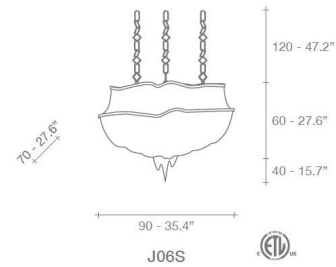

### Specifications

COLOR . . . . . N/A  
 BODY FINISH . . . . . Nickel  
 WATTAGE . . . . . 55W  
 DIMMER . . . . . Standard 120V  
 DIMENSIONS . . . . . 43.3"W x 43.3"H x 31.5"D  
 BULB NOT INCLUDED . . . . . 10 x B10/Candelabra (E12)/5.5W/120V LED  
 OTHER BULB OPTIONS . . . . . 10 x CA10/Candelabra (E12)/120V LED  
 COUNTRY OF ORIGIN . . . . . Italy

### Technical Information

PRODUCT DIMENSIONS . . . . . Chain Length: 47.2"

CLICK TO VIEW PRODUCT

Notes: