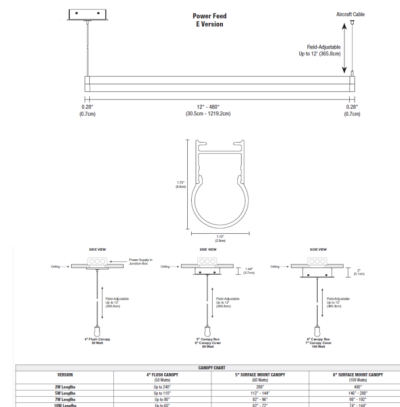

By PureEdge Lighting

Description

The Cirrus Power T1 Lens Warm Dim Suspension with End Feed and One Canopy is a linear LED fixture that offers direct light in a clean, contemporary style. Available in various increments from 36 to 288 inches with a 176 degree white diffused tubular lens, a variety of finishes, 4.4 LED watts per foot, and Warm Dim 2700K to 2000K (27D) or 3000K to 2000K (30D) color temperature. Chrome finish available up to 84 inch length. Includes one square canopy with a 120V/24VDC Class 2 electronic LED power supply and 12 foot adjustable coaxial cables. Power supply wattage and canopy option dependent on fixture length. For under 60 watts (Non-IC), the power supply will fit inside the electrical junction box. Fixture lengths over 96 inches ship in two segments. Cirrus is dimmable with an electronic low voltage dimmer (recommended: Legrand Adorne ADTP703TU, Lutron Diva DVELV-300P, Lutron Skylark SELV-300P, Lutron Maestro MAELV-600, and Lutron Radio Ra 2), sold separately. Fixture includes a 5 year warranty. Optional accessories sold separately. Product is built to order.

Specifications

COLOR White Lens
 BODY FINISH Satin Nickel
 WATTAGE 15W
 DIMMER Low Voltage Electronic
 DIMENSIONS 36"L x 1.13"W x 1.75"H
 INTEGRATED LED MODULE 3 x LED/5W/24V LED

Technical Information

LAMP LIFE 50000 hours
 COLOR RENDERING 95 CRI
 LAMP COLOR 2700K Warm Dim
 LUMENS/WATT 189.60
 LUMINOUS FLUX 948 lumens

Shown in satin nickel / white lens

CLICK TO VIEW PRODUCT

Notes: _____