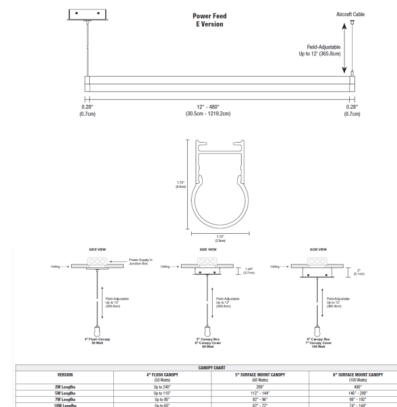

### Description

The Cirrus Power T1 Lens Warm Dim Suspension with End Feed and One Canopy is a linear LED fixture that offers direct light in a clean, contemporary style. Available in various increments from 36 to 288 inches with a 176 degree white diffused tubular lens, a variety of finishes, 4.4 LED watts per foot, and Warm Dim 2700K to 2000K (27D) or 3000K to 2000K (30D) color temperature. Chrome finish available up to 84 inch length. Includes one square canopy with a 120V/24VDC Class 2 electronic LED power supply and 12 foot adjustable coaxial cables. Power supply wattage and canopy option dependent on fixture length. For under 60 watts (Non-IC), the power supply will fit inside the electrical junction box. Fixture lengths over 96 inches ship in two segments. Cirrus is dimmable with an electronic low voltage dimmer (recommended: Legrand Adorne ADTP703TU, Lutron Diva DVELV-300P, Lutron Skylark SELV-300P, Lutron Maestro MAELV-600, and Lutron Radio Ra 2), sold separately. Fixture includes a 5 year warranty. Optional accessories sold separately. Product is built to order.

### Specifications

COLOR . . . . . White Lens  
 BODY FINISH . . . . . Satin Nickel  
 WATTAGE . . . . . 15W  
 DIMMER . . . . . Low Voltage Electronic  
 DIMENSIONS . . . . . 36"L x 1.13"W x 1.75"H  
 INTEGRATED LED MODULE . . . . . 3 x LED/5W/24V LED

Shown in satin nickel / white lens

CLICK TO VIEW PRODUCT

Notes: \_\_\_\_\_