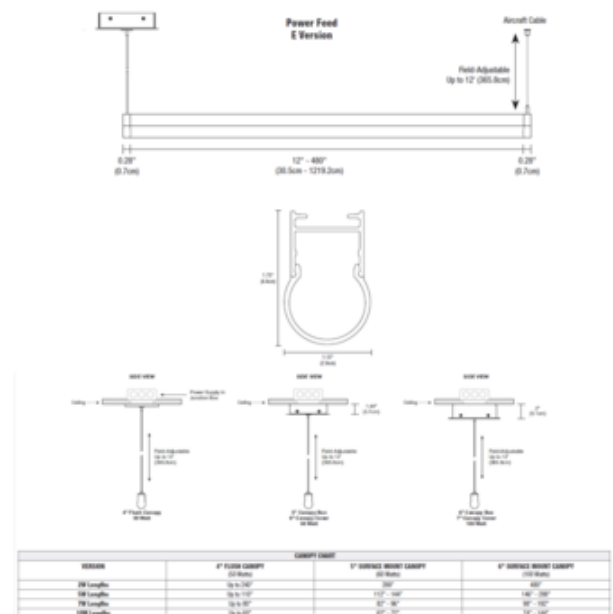

DESIGNER

Gregory Kay

BRAND

PureEdge Lighting

DESCRIPTION

The Cirrus Power T1 Lens Warm Dim Suspension with End Feed and One Canopy is a linear LED fixture that offers direct light in a clean, contemporary style. Available in various increments from 36 to 288 inches with a 176 degree white diffused tubular lens, a variety of finishes, 4.4 LED watts per foot, and Warm Dim 2700K to 2000K (27D) or 3000K to 2000K (30D) color temperature. Chrome finish available up to 84 inch length. Includes one square canopy with a 120V/24VDC Class 2 electronic LED power supply and 12 foot adjustable coaxial cables. Power supply wattage and canopy option dependent on fixture length. For under 60 watts (Non-IC), the power supply will fit inside the electrical junction box. Fixture lengths over 96 inches ship in two segments. Cirrus is dimmable with an electronic low voltage dimmer (recommended: Legrand Adorne ADTP703TU, Lutron Diva DVELV-300P, Lutron Skylark SELV-300P, Lutron Maestro MAELV-600, and Lutron Radio Ra 2), sold separately. Fixture includes a 5 year warranty. Optional accessories sold separately. Product is built to order.

Shown in: Satin Nickel / White Lens

SHADE COLOR	White Lens
BODY FINISH	Satin Nickel
WATTAGE	15W
DIMMER	Low Voltage Electronic
DIMENSIONS	36"L x 1.13"W x 1.75"H
INTEGRATED LED MODULE	
LAMP	3 x LED/5W/24V LED

Technical Information

LUMINOUS FLUX	948 lumens
LUMENS/WATT	189.60
LAMP COLOR	2700K Warm Dim
COLOR RENDERING	95 CRI

SPEC # EDG731278

COMPANY	PROJECT	FIXTURE TYPE	APPROVED BY	DATE