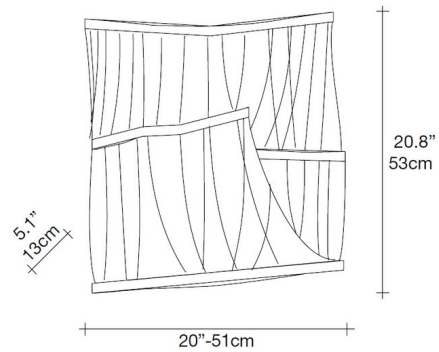

Shown in nickel

Specifications

COLOR	N/A
BODY FINISH	Nickel
WATTAGE	22W
DIMMER	Standard 120V
DIMENSIONS	20.1"W x 20.9"H x 5.1"D
BULB NOT INCLUDED	4 x B10/Candelabra (E12)/5.5W/120V LED
OTHER BULB OPTIONS	4 x CA10/Candelabra (E12)/120V LED
COUNTRY OF ORIGIN	Italy

Technical Information

PRODUCT DIMENSIONS	Backplate: 4.7" Dia.
--------------------	----------------------

CLICK TO VIEW PRODUCT

Notes: