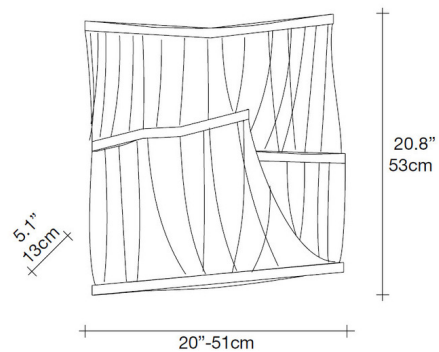

Shown in nickel

Specifications

| | |
|--------------------|--|
| COLOR | N/A |
| BODY FINISH | Nickel |
| WATTAGE | 22W |
| DIMMER | Standard 120V |
| DIMENSIONS | 20.1"W x 20.9"H x 5.1"D |
| BULB NOT INCLUDED | 4 x B10/Candelabra (E12)/5.5W/120V LED |
| OTHER BULB OPTIONS | 4 x CA10/Candelabra (E12)/120V LED |
| COUNTRY OF ORIGIN | Italy |

Technical Information

| | |
|--------------------|----------------------|
| PRODUCT DIMENSIONS | Backplate: 4.7" Dia. |
|--------------------|----------------------|

CLICK TO VIEW PRODUCT

Notes: