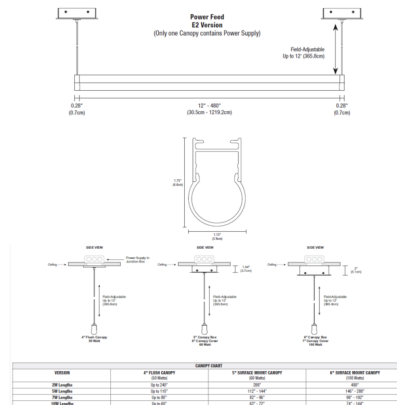

By PureEdge Lighting

Description

The Cirrus Power T1 Lens Warm Dim Suspension with End Feed and Two Canopies is a linear LED fixture that offers direct light in a clean, contemporary style. Available in various increments from 36 to 288 inches with a 176 degree white diffused tubular lens, a variety of finishes, 4.4 LED watts per foot, and Warm Dim 2700K to 2000K (27D) or 3000K to 2000K (30D) color temperature. Chrome finish available up to 84 inch length. Includes two square canopies (only one canopy contains power supply) with a 120V/24VDC Class 2 electronic LED power supply and 12 foot adjustable coaxial cables. Power supply wattage and canopy option dependent on fixture length. For under 60 watts (Non-IC), the power supply will fit inside the electrical junction box. Fixture lengths over 96 inches ship in two segments. Cirrus is dimmable with an electronic low voltage dimmer (recommended: Legrand Adorne ADTP703TU, Lutron Diva DVELV-300P, Lutron Skylark SELV-300P, Lutron Maestro MAELV-600, and Lutron Radio Ra 2), sold separately. Fixture includes a 5 year warranty. Optional accessories sold separately. Product is built to order.

Specifications

COLOR White Lens
 BODY FINISH Satin Nickel
 WATTAGE 15W
 DIMMER Low Voltage Electronic
 DIMENSIONS 36"L x 1.13"W x 1.75"H
 INTEGRATED LED MODULE 3 x LED/5W/24V LED

Technical Information

LAMP LIFE 50000 hours
 COLOR RENDERING 95 CRI
 LAMP COLOR 2700K Warm Dim
 LUMENS/WATT 189.60
 LUMINOUS FLUX 948 lumens

Shown in satin nickel / white lens

CLICK TO VIEW PRODUCT

Notes: