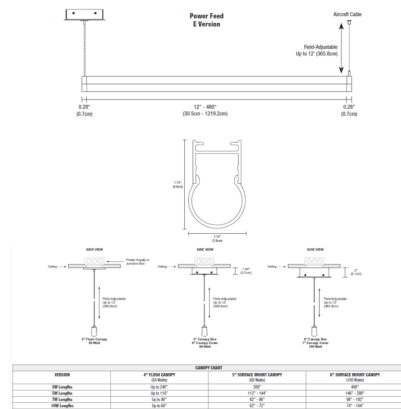

By PureEdge Lighting

Description

The Cirrus Power T1 Lens Linear Suspension with End Feed and Square Canopy is a linear LED fixture that offers direct light in a clean, contemporary style. Available in various increments from 36 to 480 inches with a 176 degree white diffused tubular lens, a variety of finishes, four wattage options, and a spectrum of color temperatures. Chrome finish available up to 84 inch length. Includes one square canopy with a 120V/24VDC Class 2 electronic LED power supply and 12 foot adjustable coaxial cables. Power supply wattage and canopy option dependent on fixture length. For under 60 watts (Non-IC), the power supply will fit inside the electrical junction box. Fixture lengths over 96 inches ship in two segments. Cirrus is dimmable with an electronic low voltage dimmer (recommended: Legrand Adorne ADTP703TU, Lutron Diva DVELV-300P, Lutron Skylark SELV-300P, Lutron Maestro MAELV-600, and Lutron Radio Ra 2), sold separately. Fixture includes a 5 year warranty. Optional accessories sold separately. Product is built to order.

Specifications

COLOR White Lens
 BODY FINISH Satin Aluminum
 WATTAGE 6W
 DIMMER Low Voltage Electronic
 DIMENSIONS 36"L x 1.13"W x 1.75"H
 INTEGRATED LED MODULE 3 x LED/2W/24V LED

Technical Information

LAMP LIFE 50000 hours
 COLOR RENDERING 95 CRI
 LAMP COLOR 2700K
 LUMENS/WATT 216.00
 LUMINOUS FLUX 432 lumens

Shown in satin aluminum / white lens

CLICK TO VIEW PRODUCT

Notes: