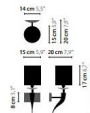

LOVING ARMS W1

6240
with crystal elements

Specifications

COLOR . . . . . Black
BODY FINISH . . . . . Chrome
WATTAGE 40W
DIMMER . . . . . Standard 120V
DIMENSIONS . . . . . 5.9"W x 17.3"H x 7.9"D
BULB NOT INCLUDED . . . . . 1 x G16.5/Candelabra (E12)/40W/120V Incandescent