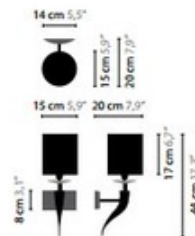

DESIGNER

Coen Munsters

BRAND

Ifari

DESCRIPTION

The Loving Arms W1 Single Arm wall lamp features a fabric shade with a crystal detail and beautifully curved metal detail with Matt Nickel, Chrome, White, Black, Bronze, Satin Brass or Brilliant Brass finish. Fabric shade in Black, Beige, Red, White or Brown. One 40 watt 120 volt G16.5 candelabra base incandescent bulb is required, but not included. 5.9 inches width x 17.3 inch height x 7.9 inch depth.

Shown in: Chrome / Black

SHADE COLOR	Black
BODY FINISH	Chrome
WATTAGE	40W
DIMMER	Standard 120V
DIMENSIONS	5.9"W x 17.3"H x 7.9"D
BULB NOT INCLUDED	
LAMP	1 x G16.5/Candelabra (E12)/40W/120V Incandescent