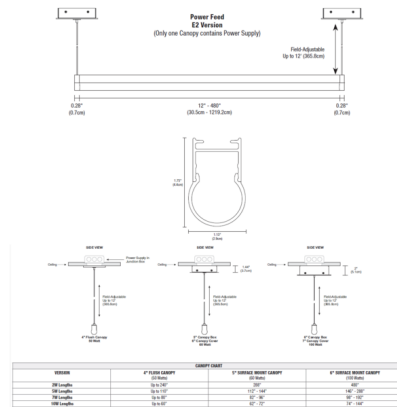

### Description

The Cirrus Power T1 Lens Suspension with End Feed and Two Canopies is a linear LED fixture that offers direct light in a clean, contemporary style. Available in various increments from 36 to 480 inches with a 176 degree white diffused tubular lens, a variety of finishes, four wattage options, and a spectrum of color temperature options. Chrome finish available up to 84 inch length. Includes two square canopies with a 120V/24VDC Class 2 electronic LED power supply (only one canopy contains power supply), and 12 foot adjustable coaxial cables. Power supply wattage and canopy option dependent on fixture length. For under 60 watts (Non-IC), the power supply will fit inside the electrical junction box. Fixture lengths over 96 inches ship in two segments. Cirrus is dimmable with an electronic low voltage dimmer (recommended: Legrand Adorne ADTP703TU, Lutron Diva DVLELV-300P, Lutron Skylark SELV-300P, Lutron Maestro MAELV-600, and Lutron Radio Ra 2), sold separately. Fixture includes a 5 year warranty. Optional accessories sold separately. Product is built to order.

### Specifications

COLOR . . . . . White Lens  
 BODY FINISH . . . . . Satin Nickel  
 WATTAGE . . . . . 6W  
 DIMMER . . . . . Low Voltage Electronic  
 DIMENSIONS . . . . . 36"L x 1.13"W x 1.75"H  
 INTEGRATED LED MODULE . . . . . 3 x LED/2W/24V LED

### Technical Information

LAMP LIFE . . . . . 50000 hours  
 COLOR RENDERING . . . . . 95 CRI  
 LAMP COLOR . . . . . 2700K  
 LUMENS/WATT . . . . . 216.00  
 LUMINOUS FLUX . . . . . 432 lumens

Shown in satin nickel / white lens