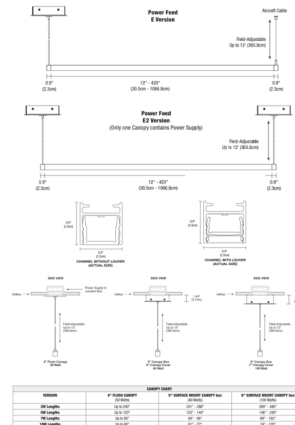

Shown in satin nickel / white lens