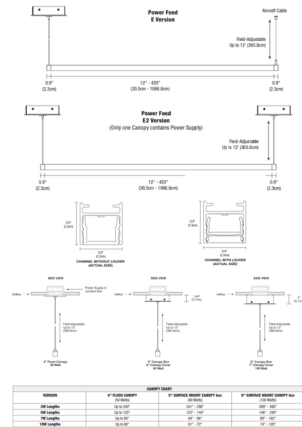

Shown in satin nickel / white lens