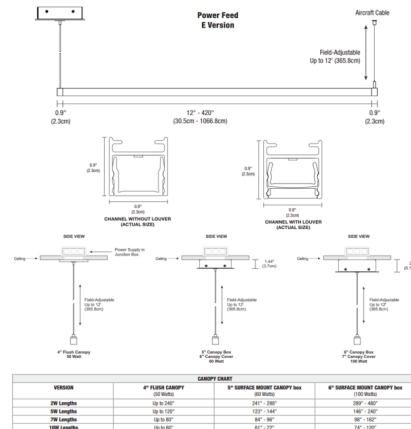

### Description

The Cirrus Power D1 Lens Linear Downlight Suspension with End Feed and One Canopy is a linear LED fixture that offers direct light in a clean, contemporary style. Available in a range of increments from 36 to 420 inches and features a 100 degree beam white diffused or 60 degree clear frosted (direct downlight lens. optional white or black louver, multiple finishes, three wattage options, and a spectrum of color temperature options. 60 degree lens not available without louver. Chrome finish available up to 84 inch length. Includes canopy with 120V/24VDC Class 2 electronic low voltage LED power supply and 12 foot adjustable coaxial cables. Additional aircraft cables provided for support when fixture exceeds 96 inches. Lengths over 96 inches ship in two segments. Canopy size (4, 5 or 6 inch) and power supply wattage dependent on length of fixture. For Non-IC the 50 watt (PS-60L-ELV) power supply will fit inside the electrical junction box with a flush 4.6 inch canopy. Optional accessories sold separately. Note: Product is built to order.

### Specifications

COLOR . . . . . White Lens  
 BODY FINISH . . . . . Satin Nickel  
 WATTAGE . . . . . 6W  
 DIMMER . . . . . Low Voltage Electronic  
 DIMENSIONS . . . . . 36"L x 0.9"W x 0.9"H  
 INTEGRATED LED MODULE . . . . . 3 x LED/2W/24V LED

### Technical Information

LAMP LIFE . . . . . 50000 hours  
 COLOR RENDERING . . . . . 95 CRI  
 LAMP COLOR . . . . . 2700K  
 LUMENS/WATT . . . . . 181.50  
 LUMINOUS FLUX . . . . . 363 lumens

Shown in satin nickel / white lens