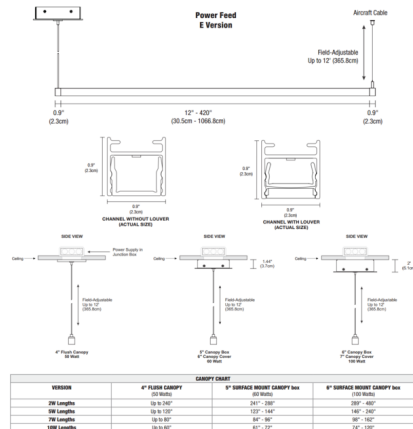

Shown in satin nickel / white lens