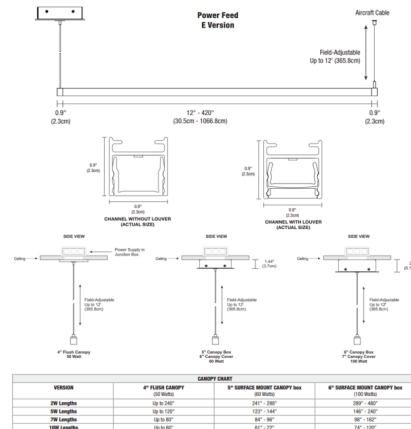

By PureEdge Lighting

Description

The Cirrus Power D1 Lens Linear Downlight Suspension with End Feed and One Canopy is a linear LED fixture that offers direct light in a clean, contemporary style. Available in a range of increments from 36 to 420 inches and features a 100 degree beam white diffused or 60 degree clear frosted (direct downlight lens. optional white or black louver, multiple finishes, three wattage options, and a spectrum of color temperature options. 60 degree lens not available without louver. Chrome finish available up to 84 inch length. Includes canopy with 120V/24VDC Class 2 electronic low voltage LED power supply and 12 foot adjustable coaxial cables. Additional aircraft cables provided for support when fixture exceeds 96 inches. Lengths over 96 inches ship in two segments. Canopy size (4, 5 or 6 inch) and power supply wattage dependent on length of fixture. For Non-IC the 50 watt (PS-60L-ELV) power supply will fit inside the electrical junction box with a flush 4.6 inch canopy. Optional accessories sold separately. Note: Product is built to order.

Specifications

COLOR White Lens
 BODY FINISH Satin Nickel
 WATTAGE 15W
 DIMMER Low Voltage Electronic
 DIMENSIONS 36"L x 0.9"W x 0.9"H
 INTEGRATED LED MODULE 3 x LED/5W/24V LED

Technical Information

LAMP LIFE 50000 hours
 COLOR RENDERING 95 CRI
 LAMP COLOR 2700K
 LUMENS/WATT 142.80
 LUMINOUS FLUX 714 lumens

Shown in satin nickel / white lens

CLICK TO VIEW PRODUCT

Notes: _____