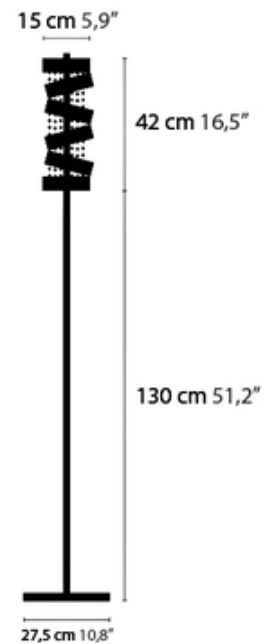

DESIGNER

Coen Munsters

BRAND

Ifari

DESCRIPTION

Secret Club Floor Lamp features a spiral metal shade in Chrome with dangling Swarovski Strass crystals. Two 40 watt 120 volt G9 halogen bulbs are required, but not included. 67.7 inch height x 5.9 inch diameter shade x 10.8 inch diameter base.

Shown in: Chrome / Crystal

SHADE COLOR	Crystal
BODY FINISH	Chrome
WATTAGE	80W
DIMMER	N/A
DIMENSIONS	5.9"W x 67.7"H
BULB INCLUDED	
LAMP	2 x JCD/G9/40W/120V Halogen

SPEC # ILF73779

COMPANY	PROJECT	FIXTURE TYPE	APPROVED BY	DATE