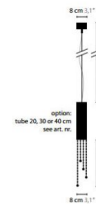

By Ilfari

Description

Sexy Crystals Pendant features a metal cylinders with dangling crystals. Finishes available in Brilliant Brass, Satin Brass, Bronze, Chrome or Matt Nickel. One 50 watt 120V GU10 MR16 halogen lamp included. Available in 7.9 inch, 11.8 inch and 15.7 inch metal cylinder heights x 3.1 inch diameter x 118.1 inch cable length. Crystal drop is 14.6 inches.

Shown in chrome / crystal

SEXY CRYSTALS H1

- 6311/20 CRYSTAL
- 6311/20s SWAROVSKI STRASS
- 6311/30 CRYSTAL
- 6311/30s SWAROVSKI STRASS
- 6311/40 CRYSTAL
- 6311/40s SWAROVSKI STRASS

1 x 50W max. / GU10 / 220V incl.
Colours: 00-01-02-05-16

Specifications

COLOR	Crystal
BODY FINISH	Chrome
WATTAGE	50W
DIMMER	Standard 120V
DIMENSIONS	3.1"W x 15.7"H
BULB INCLUDED	1 x MR16/GU10/50W/120V Halogen
OTHER BULB OPTIONS	1 x MR16/GU10/120V LED

CLICK TO VIEW PRODUCT