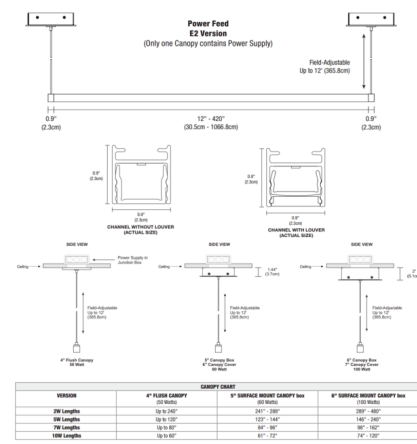

Shown in satin nickel / white lens