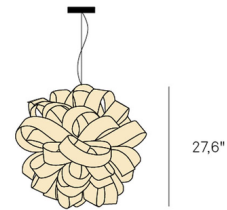

Description

The Agatha Ball Pendant has an arresting and dramatic demeanor, making this fixture sculptural, physical and versatile. Agatha fills the room with her ambient glow and appealing body. The elegant interlacing whorls of handmade wood veneer strips spring concentrically from its center, their mass blossoming and flourishing. Supplied with 8 foot steel cable and transparent electrical cord. Includes mounting plate to cover standard US junction box. Dimmable with a Triac dimmer.

Specifications

COLOR Ivory White
BODY FINISH Matte Nickel
WATTAGE 90W
DIMMER Standard 120V
DIMENSIONS 33"W x 27.6"H
BULB NOT INCLUDED 6 x A19/Medium (E26)/15W/120V LED
COUNTRY OF ORIGIN Spain

Technical Information

PRODUCT DIMENSIONS Cable Length: 96"

Shown in matte nickel / ivory white

CLICK TO VIEW PRODUCT

Notes: