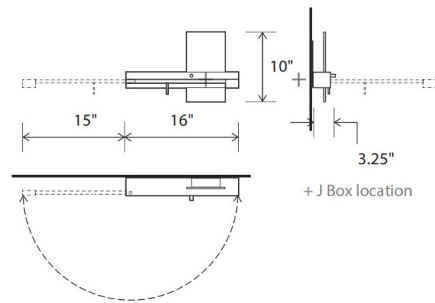

CLICK TO VIEW PRODUCT

Notes: