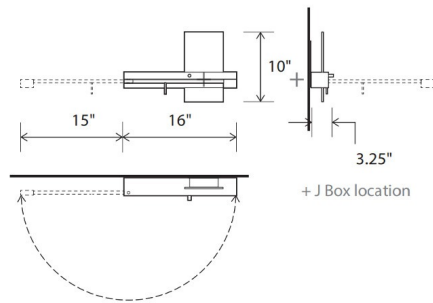

Shown in walnut / aluminum

Specifications

COLOR	N/A
BODY FINISH	Walnut / Aluminum
WATTAGE	10W
DIMMER	Dimmable
DIMENSIONS	16"W x 10"H x 3.25"D
INTEGRATED LED MODULE	1 x LED/10W/120-277V LED
COUNTRY OF ORIGIN	United States