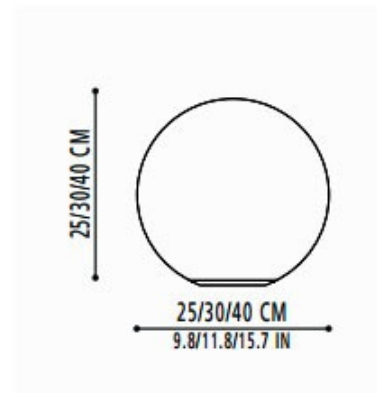

*Shown in: White / Opal*

<b>SHADE COLOR</b>	Opal
<b>BODY FINISH</b>	White
<b>WATTAGE</b>	100W
<b>DIMMER</b>	N/A
<b>DIMENSIONS</b>	15.7"W x 15.7"H
<b>BULB NOT INCLUDED</b>	
<b>LAMP</b>	1 x A19/Medium (E26)/100W/120V Incandescent 1 x A19/Medium (E26)/120V LED

*Technical Information*

<b>PRODUCT DIMENSIONS</b>	Cord: 39.37"
---------------------------	--------------

<b>SPEC #</b>	AIL74314
---------------	----------

COMPANY	PROJECT	FIXTURE TYPE	APPROVED BY	DATE