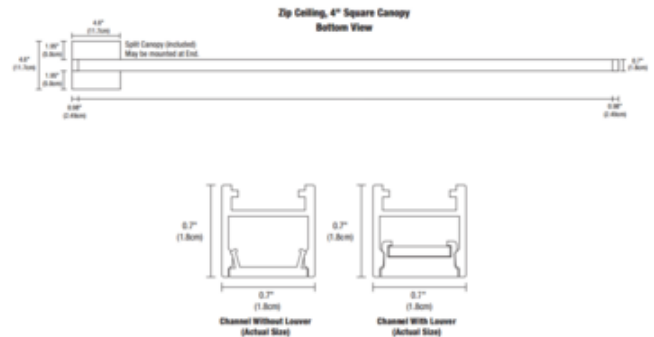

**DESIGNER**

Gregory Kay

**BRAND**

PureEdge Lighting

**DESCRIPTION**

Zipp Warm Dim Ceiling Downlight with Remote Power is a linear LED fixture that offers spot-free, direct light in a clean, contemporary style. Zipp is available in a range of increments from 12 to 420 inches and features a white lens with 100 degree beam or clear frosted lens with a 60 degree beam, white or black louver, multiple finishes, 4.4 LED watts per foot, and Warm Dim 2700K to 2000K (27D) or 3000K to 2000K (30D) color temperature. Chrome finish available up to 84 inch length. Fixture includes a 5 year warranty. Required power supply, dimmer control and optional accessories sold separately. Product is built to order. Note: Canopy mounts to a standard junction box either using the PS-60L-ELV-24VDC (60 Watt 24 Volt DC Power Supply) which fits inside junction box, or from a 24VDC remote Universal (UNI) power supply up to 100 watts at a maximum of 40 feet away. Universal dimming with UNI power supply (TRIAC/ELV/0-10V). ELV dimming with PS-60L-ELV power supply. Power supply, dimmer control, and optional accessories sold separately. Note: Includes one square canopy and ceiling locking clips for support every 4 feet. Lengths over 96 inches ship as two segments.

Shown in: Satin Nickel / White Lens

<b>SHADE COLOR</b>	White Lens
<b>BODY FINISH</b>	Satin Nickel
<b>WATTAGE</b>	5W
<b>DIMMER</b>	Low Voltage Electronic
<b>DIMENSIONS</b>	12"L x 0.7"W x 0.7"H
<b>INTEGRATED LED MODULE</b>	
<b>LAMP</b>	1 x LED/5W/24V LED

*Technical Information*

<b>LUMINOUS FLUX</b>	260 lumens
<b>LUMENS/WATT</b>	52.00
<b>LAMP COLOR</b>	2700K Warm Dim
<b>COLOR RENDERING</b>	95 CRI

**SPEC #** EDG743374

COMPANY	PROJECT	FIXTURE TYPE	APPROVED BY	DATE