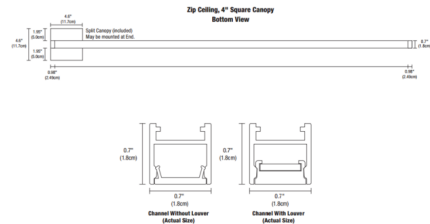

Specifications

COLOR . . . . . White Lens
BODY FINISH . . . . . Satin Nickel
WATTAGE 5W
DIMMER . . . . . Low Voltage Electronic
DIMENSIONS . . . . . 12"L x 0.7"W x 0.7"H
INTEGRATED LED MODULE . . . . . 1 x LED/5W/24V LED

Technical Information

LAMP LIFE . . . . . 50000 hours
COLOR RENDERING . . . . . 95 CRI
LAMP COLOR . . . . . 2700K Warm Dim
LUMENS/WATT 52.00
LUMINOUS FLUX . . . . . 260 lumens

Shown in satin nickel / white lens

CLICK TO VIEW PRODUCT

Notes: