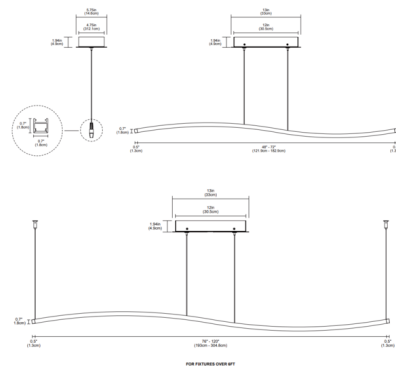

### Description

Add curves and volume to any space with the Zipp Wave Center Feed Downlight Suspension. Available in a range of increments from 48 to 120 inches, and features a white lens with 100 degree beam spread, optional adjustable white or black louver, multiple finishes, two wattage options, and a spectrum of color temperatures. Warm Dim includes 5 LED watts per foot available in 2700K-2000K (27D) and 3000K-2000K (30D) color temperature. Unlike standard LEDs, Warm Dim LEDs are designed to shift to a warmer color temperature as they are dimmed, replicating the effects of incandescent and halogen light sources. Includes a 13 inch linear canopy and adjustable 12 foot coaxial and aircraft cables. Supplied with a 120 volt input, 24VDC output Universal LED power supply which fits inside electrical junction box. Dimmable with ELV/TRIAC/0-10V. Note: Product is built to order.

### Specifications

COLOR . . . . . White / Black Louver  
 BODY FINISH . . . . . Satin Nickel  
 WATTAGE . . . . . 20W  
 DIMMER . . . . . Low Voltage Electronic  
 DIMENSIONS . . . . . 48"L x 0.7"W x 0.7"H  
 INTEGRATED LED MODULE . . . . . 4 x LED/5W/24V LED

Shown in satin nickel / white / black louver

CLICK TO VIEW PRODUCT

Notes: