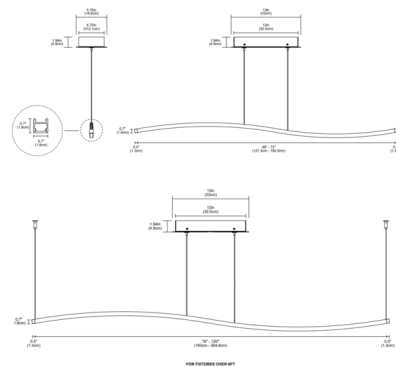

By PureEdge Lighting

Description

Add curves and volume to any space with the Zipp Wave Center Feed Downlight Suspension. Available in a range of increments from 48 to 120 inches, and features a white lens with 100 degree beam spread, optional adjustable white or black louver, multiple finishes, two wattage options, and a spectrum of color temperatures. Warm Dim includes 5 LED watts per foot available in 2700K-2000K (27D) and 3000K-2000K (30D) color temperature. Unlike standard LEDs, Warm Dim LEDs are designed to shift to a warmer color temperature as they are dimmed, replicating the effects of incandescent and halogen light sources. Includes a 13 inch linear canopy and adjustable 12 foot coaxial and aircraft cables. Supplied with a 120 volt input, 24VDC output Universal LED power supply which fits inside electrical junction box. Dimmable with ELV/TRIAC/0-10V. Note: Product is built to order.

Specifications

COLOR White / Black Louver
BODY FINISH Satin Nickel
WATTAGE 20W
DIMMER Low Voltage Electronic
DIMENSIONS 48"L x 0.7"W x 0.7"H
INTEGRATED LED MODULE 4 x LED/5W/24V LED

Technical Information

LAMP LIFE 50000 hours
COLOR RENDERING 95 CRI
LAMP COLOR 2700K
LUMENS/WATT 65.60
LUMINOUS FLUX 328 lumens

Shown in satin nickel / white / black louver

CLICK TO VIEW PRODUCT

Notes: