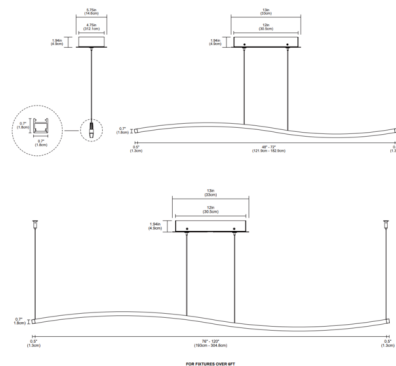

By PureEdge Lighting

Description

Add curves and volume to any space with the Zipp Wave Center Feed Downlight Suspension. Available in a range of increments from 48 to 120 inches, and features a white lens with 100 degree beam spread, optional adjustable white or black louver, multiple finishes, two wattage options, and a spectrum of color temperatures. Warm Dim includes 5 LED watts per foot available in 2700K-2000K (27D) and 3000K-2000K (30D) color temperature. Unlike standard LEDs, Warm Dim LEDs are designed to shift to a warmer color temperature as they are dimmed, replicating the effects of incandescent and halogen light sources. Includes a 13 inch linear canopy and adjustable 12 foot coaxial and aircraft cables. Supplied with a 120 volt input, 24VDC output Universal LED power supply which fits inside electrical junction box. Dimmable with ELV/TRIAC/0-10V. Note: Product is built to order.

Specifications

COLOR White / Black Louver
 BODY FINISH Satin Nickel
 WATTAGE 20W
 DIMMER Low Voltage Electronic
 DIMENSIONS 48"L x 0.7"W x 0.7"H
 INTEGRATED LED MODULE 4 x LED/5W/24V LED

Technical Information

LAMP LIFE 50000 hours
 COLOR RENDERING 95 CRI
 LAMP COLOR 2700K
 LUMENS/WATT 65.60
 LUMINOUS FLUX 328 lumens

Shown in satin nickel / white / black louver

CLICK TO VIEW PRODUCT

Notes: