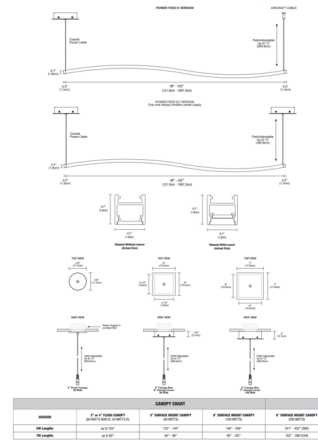

By PureEdge Lighting

Description

Add curves and volume to any space with the Zipp Wave Suspension Downlight with End Feed. Available with one or two canopies in a range of increments from 48 to 432 inches and features a white lens with 100 degree beam spread, optional adjustable white or black louver, multiple finishes, three wattage options, and a spectrum of color temperatures. Warm Dim includes 5 LED watts per foot available in 2700K-2000K (27D) and 3000K-2000K (30D) color temperature. Unlike standard LEDs, Warm Dim LEDs are designed to shift to a warmer color temperature as they are dimmed, replicating the effects of incandescent and halogen light sources. Black finish features Black hardware. All other finishes feature Satin Nickel hardware. Includes one or two 4, 5 or 6 inch square canopy (depending on length of fixture), and adjustable 12 foot coaxial and aircraft cables. Includes a 120 volt input, 24VDC output, electronic low voltage LED power supply. For fixture lengths with wattage less than 60 watts (Non-IC), the power supply will fit inside the electrical junction box. Dimmable with an electronic low voltage dimmer (recommended: Lutron Diva DVELV-300P, Lutron Skylark SELV-300P, Lutron Maestro MAELV-600, or Lutron Radio Ra 2, or Legrand Adorne ADTP703TU), sold separately. ETL listed. Fixture includes a 5 year warranty. Optional accessories sold separately. Note: Warm Dim available in 5 watt option only.

Specifications

COLOR White / Black Louver
 BODY FINISH Satin Nickel
 WATTAGE 20W
 DIMMER Low Voltage Electronic
 DIMENSIONS 48"L x 0.7"W x 0.7"H
 INTEGRATED LED MODULE 4 x LED/5W/24V LED

Technical Information

LAMP LIFE 50000 hours
 COLOR RENDERING 95 CRI
 LAMP COLOR 2700K
 LUMENS/WATT 65.60
 LUMINOUS FLUX 328 lumens

Shown in satin nickel / white / black louver

CLICK TO VIEW PRODUCT

Notes: _____