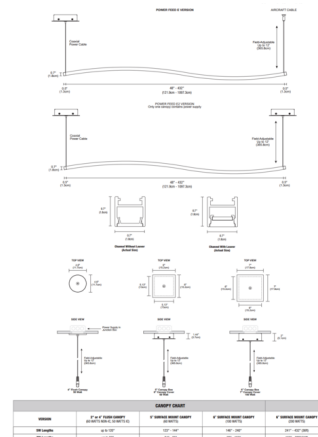

By PureEdge Lighting

Description

Add curves and volume to any space with the Zipp Wave Suspension Downlight with End Feed. Available with one or two canopies in a range of increments from 48 to 432 inches and features a white lens with 100 degree beam spread, optional adjustable white or black louver, multiple finishes, three wattage options, and a spectrum of color temperatures. Warm Dim includes 5 LED watts per foot available in 2700K-2000K (27D) and 3000K-2000K (30D) color temperature. Unlike standard LEDs, Warm Dim LEDs are designed to shift to a warmer color temperature as they are dimmed, replicating the effects of incandescent and halogen light sources. Black finish features Black hardware. All other finishes feature Satin Nickel hardware. Includes one or two 4, 5 or 6 inch square canopy (depending on length of fixture), and adjustable 12 foot coaxial and aircraft cables. Includes a 120 volt input, 24VDC output, electronic low voltage LED power supply. For fixture lengths with wattage less than 60 watts (Non-IC), the power supply will fit inside the electrical junction box. Dimmable with an electronic low voltage dimmer (recommended: Lutron Diva DVELV-300P, Lutron Skylark SELV-300P, Lutron Maestro MAELV-600, or Lutron Radio Ra 2, or Legrand Adorne ADTP703TU), sold separately. ETL listed. Fixture includes a 5 year warranty. Optional accessories sold separately. Note: Warm Dim available in 5 watt option only.

Specifications

COLOR White / Black Louver
 BODY FINISH Satin Nickel
 WATTAGE 20W
 DIMMER Low Voltage Electronic
 DIMENSIONS 48"L x 0.7"W x 0.7"H
 INTEGRATED LED MODULE 4 x LED/5W/24V LED

Technical Information

LAMP LIFE 50000 hours
 COLOR RENDERING 95 CRI
 LAMP COLOR 2700K
 LUMENS/WATT 65.60
 LUMINOUS FLUX 328 lumens

Shown in satin nickel / white / black louver

CLICK TO VIEW PRODUCT

Notes: _____